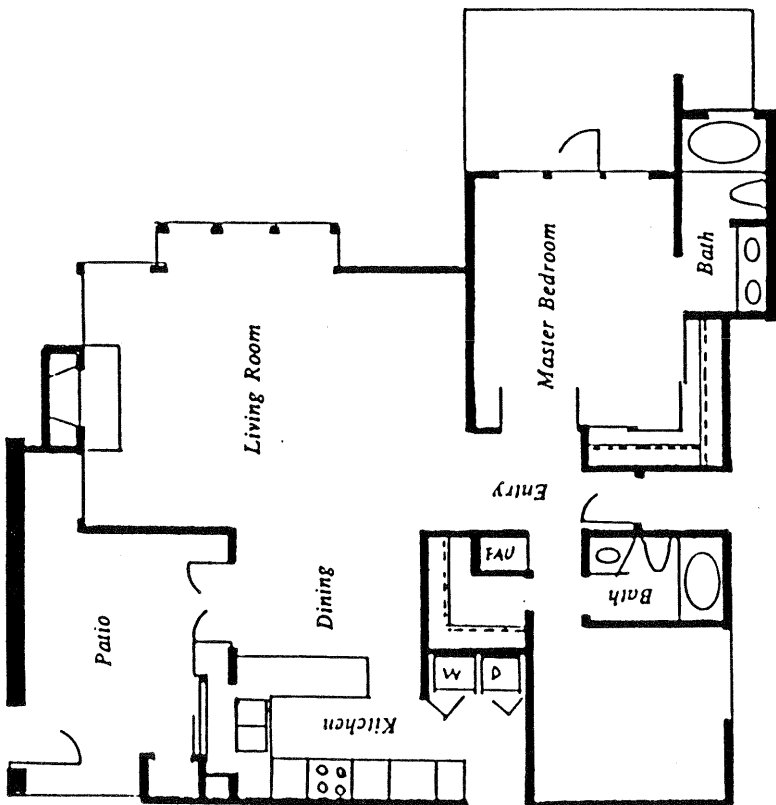

**Triple Crown**  
**in Solana Beach**

**TRIPLE CROWN**  
 Model: 2-PREAKNESS  
 Area: 1753 B/T Code: TRC  
 Approximate SQ/FT: 893

**TRIPLE CROWN**  
 Model: 1-DERBY  
 Area: 1753 B/T Code: TRC  
 Approximate SQ/FT: 1218

**TRIPLE CROWN**  
 Model: 4-THE CROWN  
 Area: 1753 B/T Code: TRC  
 Approximate SQ/FT: 1310

**TRIPLE CROWN**  
 Model: 3-BELMONT  
 Area: 1753 B/T Code: TRC  
 Approximate SQ/FT: 1326