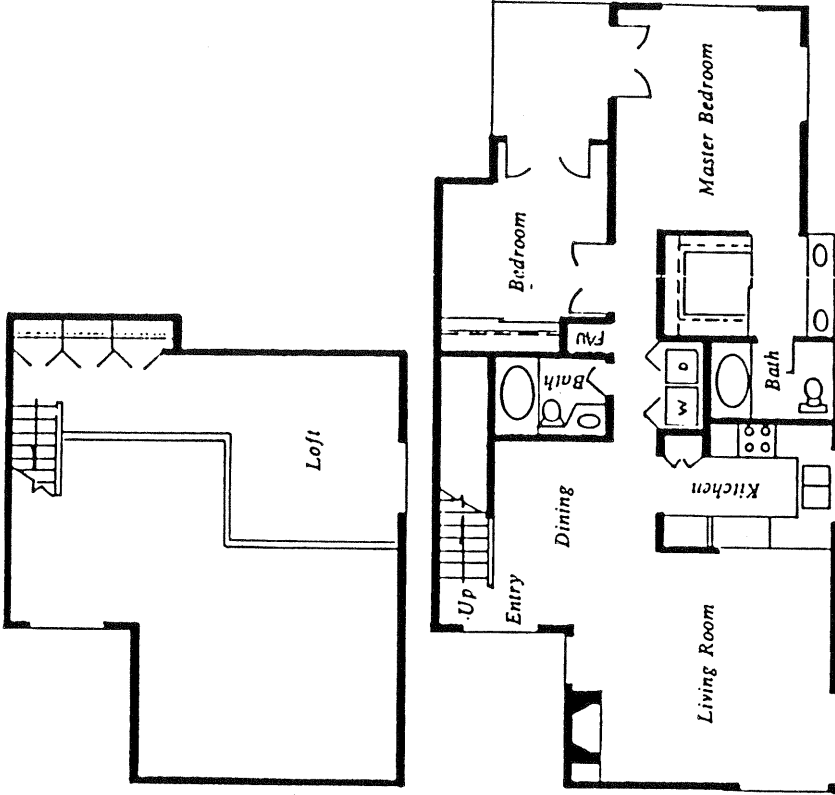

**Triple Crown**  
**in Solana Beach**

**TRIPLE CROWN**  
 Model: 2-PREAKNESS  
 Area: 1753 B/T Code: TRC  
 Approximate SQ/FT: 893

**TRIPLE CROWN**  
 Model: 1-DERBY  
 Area: 1753 B/T Code: TRC  
 Approximate SQ/FT: 1218

**TRIPLE CROWN**  
 Model: 4-THE CROWN  
 Area: 1753 B/T Code: TRC  
 Approximate SQ/FT: 1310

**TRIPLE CROWN**  
 Model: 3-BELMONT  
 Area: 1753 B/T Code: TRC  
 Approximate SQ/FT: 1326