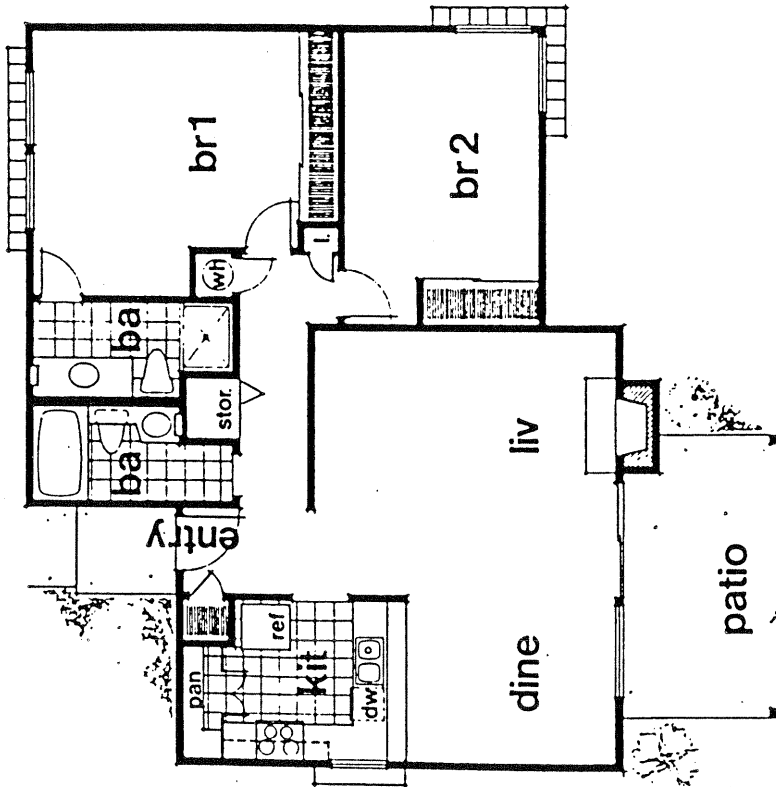

**Villas**  
**of Lomas Santa Fe**  
**in Solana Beach**

**VILLAS OF LOMAS SANTE FE**

Model: B-MARSALA

Area: 1753 B/T Code: VLS

Approximate SQ/FT: 1275

**VILLAS OF LOMAS SANTE FE**

Model: A-SAVONA

Area: 1753 B/T Code: VLS

Approximate SQ/FT: 840

**VILLAS OF LOMAS SANTE FE**

Model: D-ALEMEDA

Area: 1753 B/T Code: VLS

Approximate SQ/FT: 1142

**VILLAS OF LOMAS SANTE FE**

Model: C-VENTANA

Area: 1753 B/T Code: VLS

Approximate SQ/FT: 1105

**VILLAS OF LOMAS SANTE FE**

Model: E-SALINAS

Area: 1753 B/T Code: VLS

Approximate SQ/FT: 846

VIA MIL CUMBRES		VIA MIL VALLE	
15		DET. MEX.	
COM. 1000 101			

LOMAS SANTA FE DRIVE