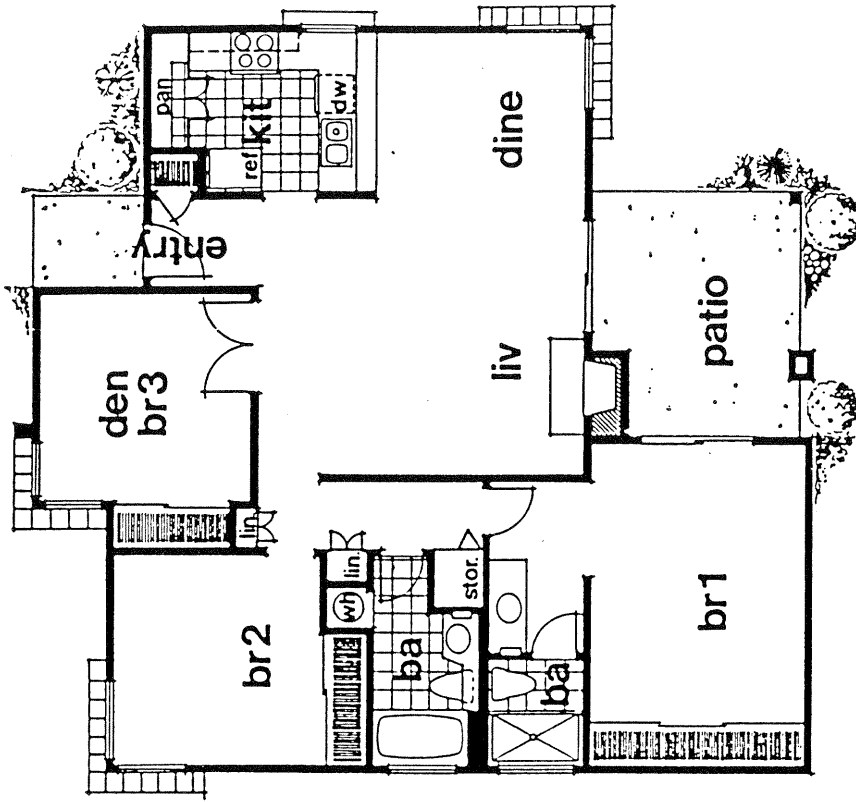

**Villas**  
**of Lomas Santa Fe**  
**in Solana Beach**

**VILLAS OF LOMAS SANTE FE**

Model: B-MARSALA

Area: 1753 B/T Code: VLS

Approximate SQ/FT: 1275

**VILLAS OF LOMAS SANTE FE**

Model: A-SAVONA

Area: 1753 B/T Code: VLS

Approximate SQ/FT: 840

**VILLAS OF LOMAS SANTE FE**

Model: D-ALEMEDA

Area: 1753 B/T Code: VLS

Approximate SQ/FT: 1142

**VILLAS OF LOMAS SANTE FE**

Model: C-VENTANA

Area: 1753 B/T Code: VLS

Approximate SQ/FT: 1105

**VILLAS OF LOMAS SANTE FE**

Model: E-SALINAS

Area: 1753 B/T Code: VLS

Approximate SQ/FT: 846

VIA MIL CUMBRES		VIA MIL VALLE	
15		DET. MEX.	
COM. 1000 101			

LOMAS SANTA FE DRIVE