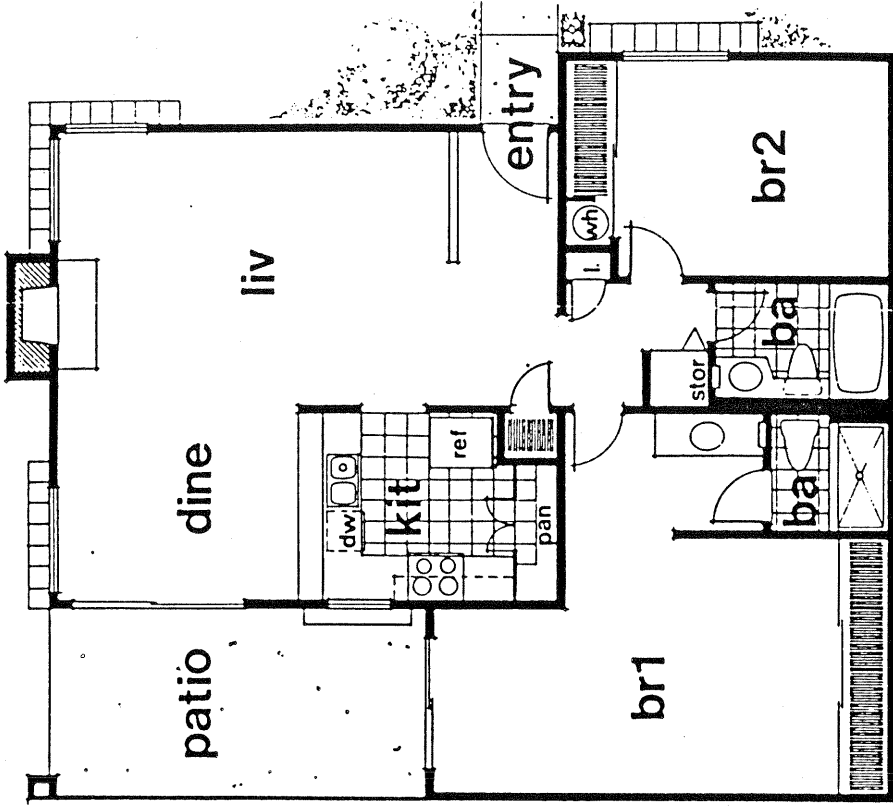

**Villas**  
**of Lomas Santa Fe**  
**in Solana Beach**

**VILLAS OF LOMAS SANTE FE**

Model: B-MARSALA

Area: 1753 B/T Code: VLS

Approximate SQ/FT: 1275

**VILLAS OF LOMAS SANTE FE**

Model: A-SAVONA

Area: 1753 B/T Code: VLS

Approximate SQ/FT: 840

**VILLAS OF LOMAS SANTE FE**

Model: D-ALEMEDA

Area: 1753 B/T Code: VLS

Approximate SQ/FT: 1142

**VILLAS OF LOMAS SANTE FE**

Model: C-VENTANA

Area: 1753 B/T Code: VLS

Approximate SQ/FT: 1105

**VILLAS OF LOMAS SANTE FE**

Model: E-SALINAS

Area: 1753 B/T Code: VLS

Approximate SQ/FT: 846

VIA MIL CUMBRES		VIA MIL VALLE	
15		DET. MEX.	
COM. 1000 101			

LOMAS SANTA FE DRIVE