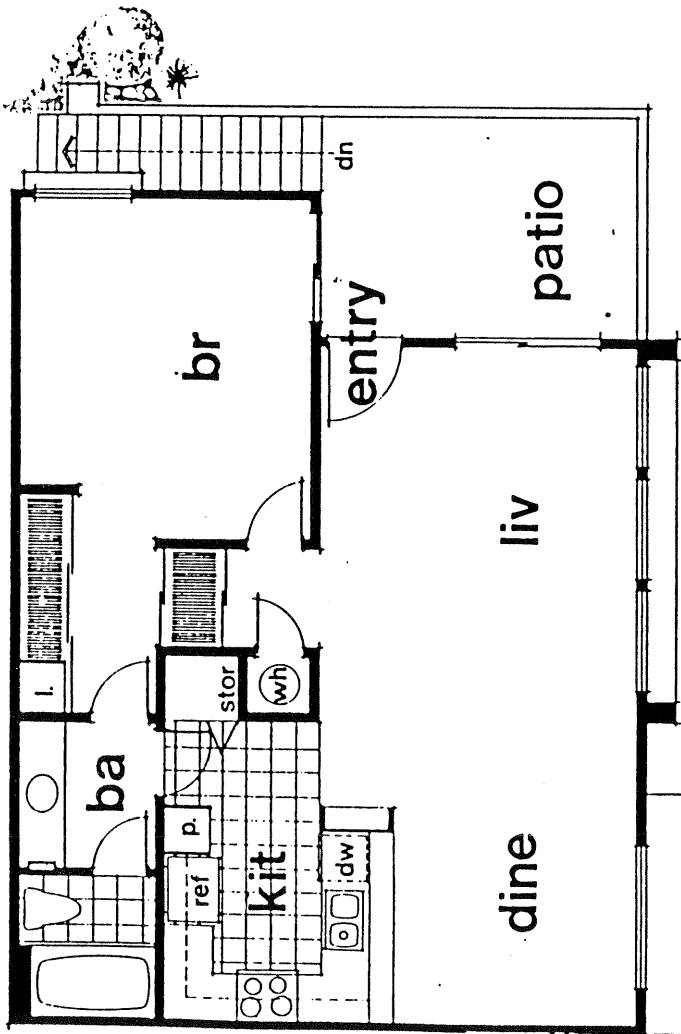

**Villas**  
**of Lomas Santa Fe**  
**in Solana Beach**

**VILLAS OF LOMAS SANTE FE**

Model: B-MARSALA

Area: 1753 B/T Code: VLS

Approximate SQ/FT: 1275

**VILLAS OF LOMAS SANTE FE**

Model: A-SAVONA

Area: 1753 B/T Code: VLS

Approximate SQ/FT: 840

**VILLAS OF LOMAS SANTE FE**

Model: D-ALEMEDA

Area: 1753 B/T Code: VLS

Approximate SQ/FT: 1142

**VILLAS OF LOMAS SANTE FE**

Model: C-VENTANA

Area: 1753 B/T Code: VLS

Approximate SQ/FT: 1105

**VILLAS OF LOMAS SANTE FE**

Model: E-SALINAS

Area: 1753 B/T Code: VLS

Approximate SQ/FT: 846

VIA MIL CUMBRES		VIA MIL VALLE	
15		DET. MEX.	
COM. 1000 101			

LOMAS SANTA FE DRIVE