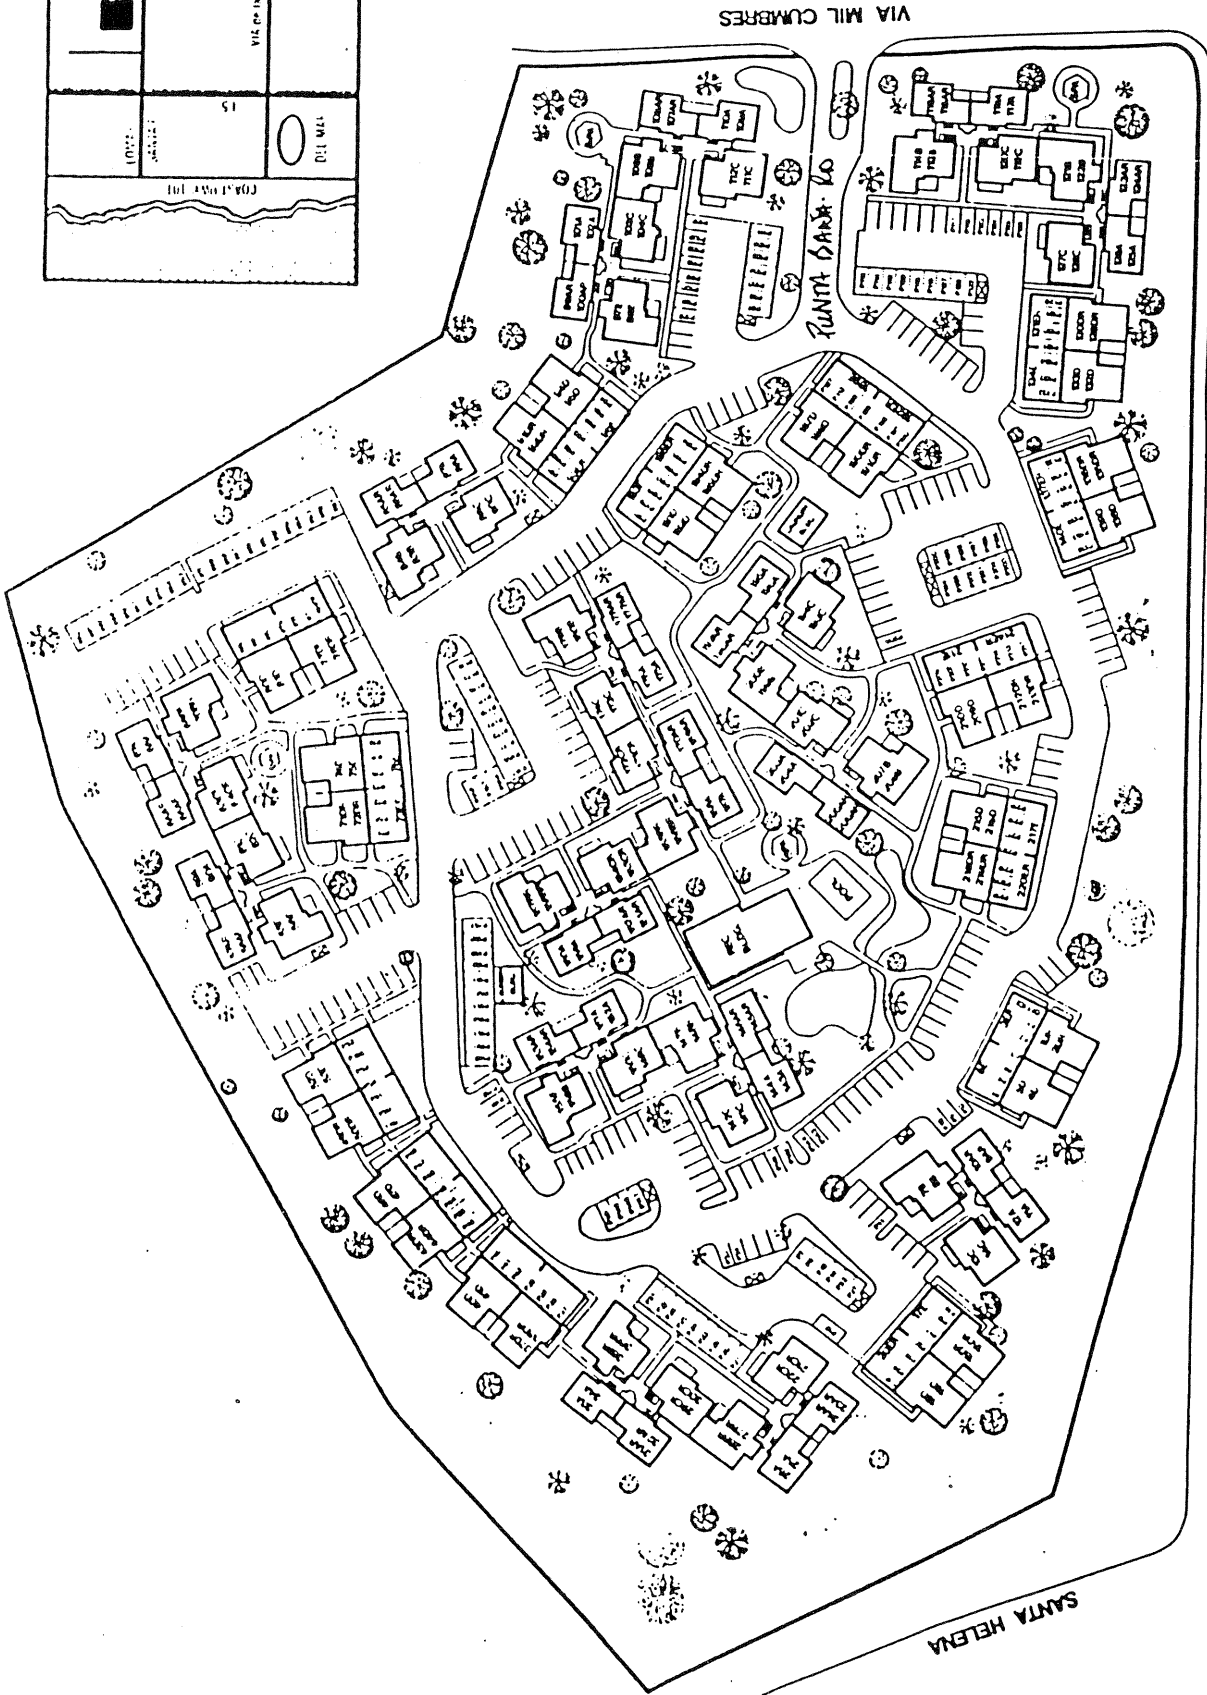

**Villas**  
**of Lomas Santa Fe**  
**in Solana Beach**

**VILLAS OF LOMAS SANTE FE**

Model: B-MARSALA

Area: 1753 B/T Code: VLS

Approximate SQ/FT: 1275

**VILLAS OF LOMAS SANTE FE**

Model: A-SAVONA

Area: 1753 B/T Code: VLS

Approximate SQ/FT: 840

**VILLAS OF LOMAS SANTE FE**

Model: D-ALEMEDA

Area: 1753 B/T Code: VLS

Approximate SQ/FT: 1142

**VILLAS OF LOMAS SANTE FE**

Model: C-VENTANA

Area: 1753 B/T Code: VLS

Approximate SQ/FT: 1105

**VILLAS OF LOMAS SANTE FE**

Model: E-SALINAS

Area: 1753 B/T Code: VLS

Approximate SQ/FT: 846

VIA MIL CUMBRES		VIA MIL VALLE	
15		DET. MEX.	
COM. 1000 101			

LOMAS SANTA FE DRIVE

### VILLAS OF LOMAS SANTA FE

Site Plan - B/T: VLS

Caution: There may be additions or changes to these site plans