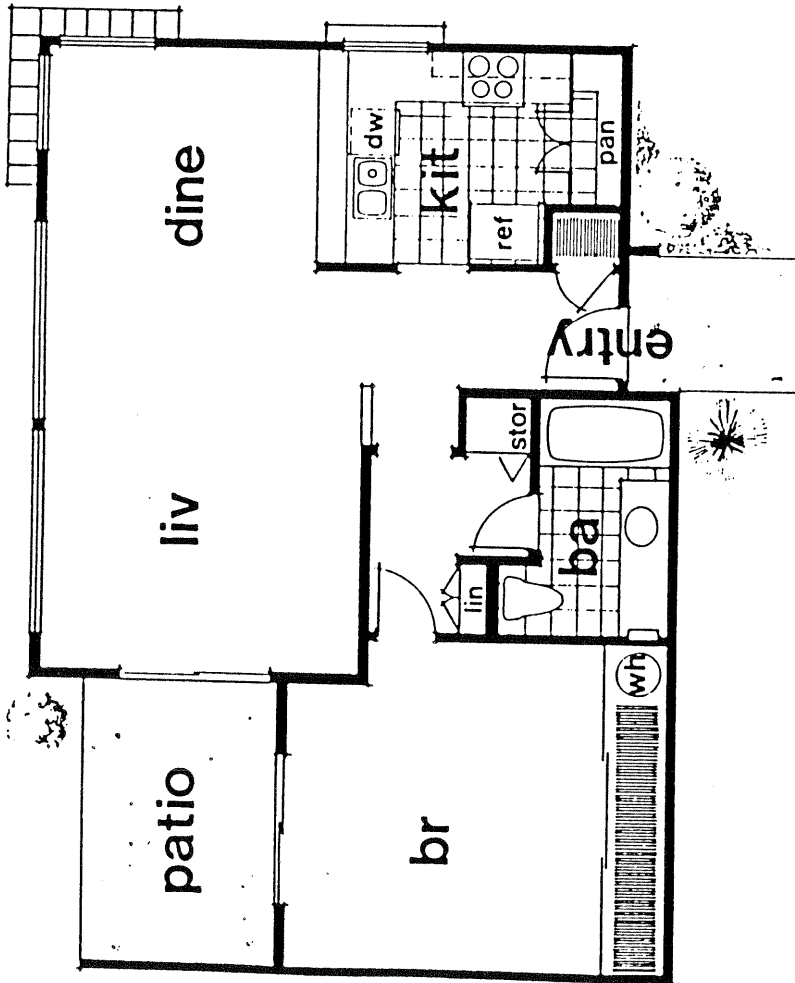

**Villas**  
**of Lomas Santa Fe**  
**in Solana Beach**

**VILLAS OF LOMAS SANTE FE**

Model: B-MARSALA

Area: 1753 B/T Code: VLS

Approximate SQ/FT: 1275

**VILLAS OF LOMAS SANTE FE**

Model: A-SAVONA

Area: 1753 B/T Code: VLS

Approximate SQ/FT: 840

**VILLAS OF LOMAS SANTE FE**

Model: D-ALEMEDA

Area: 1753 B/T Code: VLS

Approximate SQ/FT: 1142

**VILLAS OF LOMAS SANTE FE**

Model: C-VENTANA

Area: 1753 B/T Code: VLS

Approximate SQ/FT: 1105

**VILLAS OF LOMAS SANTE FE**

Model: E-SALINAS

Area: 1753 B/T Code: VLS

Approximate SQ/FT: 846

VIA MIL CUMBRES		VIA MIL VALLE	
15		DET. MEX.	
COM. 1000 101			

LOMAS SANTA FE DRIVE