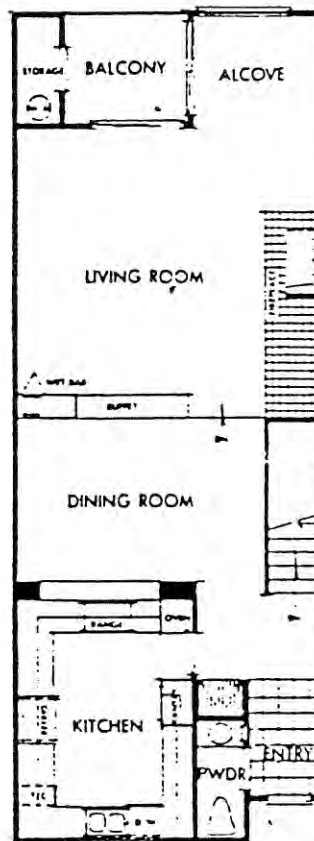

Surf Song
in Solana Beach

SURF SONG
 Model: PLAN D
 Area: 1753 B/T Code: SS
 Approximate SQ/FT: ?

SURF SONG
 Model: PLAN C
 Area: 1753 B/T Code: SS
 Approximate SQ/FT: ?

SURF SONG

Model: PLAN E1

Area: 1753 B/T Code: SS

Approximate SQ/FT: ?

SURF SONG

Model: PLAN E

Area: 1753 B/T Code: SS

Approximate SQ/FT: ?

S. SIERRA AVENUE

SURF SONG

Site Plan - B/T: SS
Caution: There may be additions or changes to these site plans

SURF SONG
 Model: PLAN H
 Area: 1753 B/T Code: SS
 Approximate SQ/FT: ?

SURF SONG
 Model: PLAN F
 Area: 1753 B/T Code: SS
 Approximate SQ/FT: ?

SURF SONG
 Model: PLAN H
 Area: 1753 B/T Code: SS
 Approximate SQ/FT: ?

FIRST FLOOR

SECOND FLOOR

SURF SONG

Model: PLAN K

Area: 1753 B/T Code: SS

Approximate SQ/FT: ?