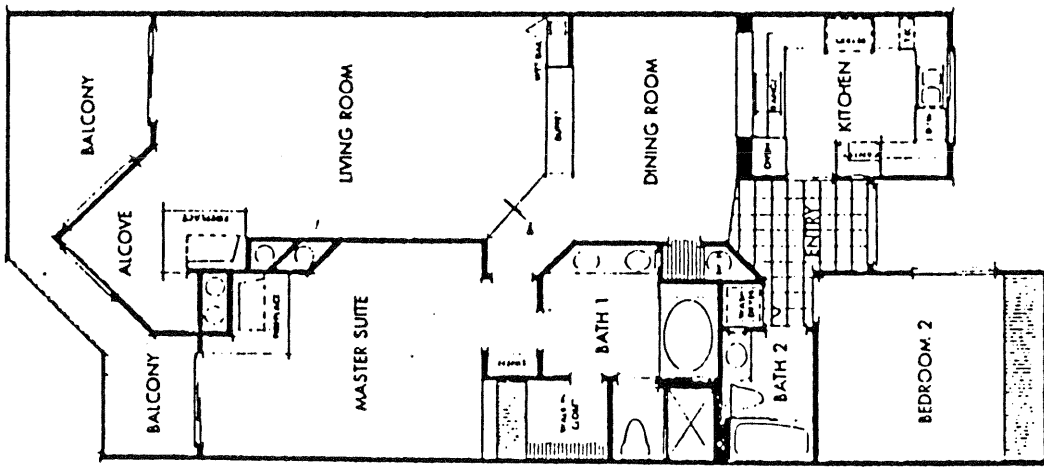

Surf Song
in Solana Beach

SURF SONG
 Model: PLAN D
 Area: 1753 B/T Code: SS
 Approximate SQ/FT: ?

SURF SONG
 Model: PLAN C
 Area: 1753 B/T Code: SS
 Approximate SQ/FT: ?

SURF SONG

Model: PLAN E1

Area: 1753 B/T Code: SS

Approximate SQ/FT: ?

SURF SONG

Model: PLAN E

Area: 1753 B/T Code: SS

Approximate SQ/FT: ?

S. SIERRA AVENUE

SURF SONG

Site Plan - B/T: SS
Caution: There may be additions or changes to these site plans

SURF SONG
 Model: PLAN H
 Area: 1753 B/T Code: SS
 Approximate SQ/FT: ?

SURF SONG
 Model: PLAN F
 Area: 1753 B/T Code: SS
 Approximate SQ/FT: ?

SURF SONG
 Model: PLAN H
 Area: 1753 B/T Code: SS
 Approximate SQ/FT: ?

FIRST FLOOR

SECOND FLOOR

SURF SONG

Model: PLAN K

Area: 1753 B/T Code: SS

Approximate SQ/FT: ?