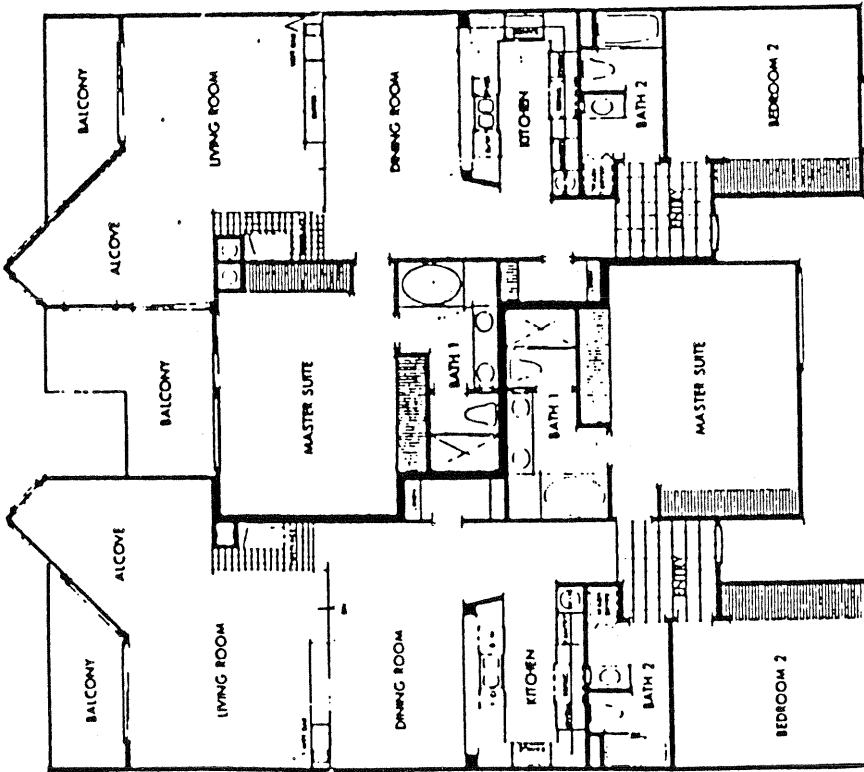

Surf Song
in Solana Beach

SURF SONG
 Model: PLAN D
 Area: 1753 B/T Code: SS
 Approximate SQ/FT: ?

SURF SONG
 Model: PLAN C
 Area: 1753 B/T Code: SS
 Approximate SQ/FT: ?

SURF SONG

Model: PLAN E1

Area: 1753 B/T Code: SS

Approximate SQ/FT: ?

SURF SONG

Model: PLAN E

Area: 1753 B/T Code: SS

Approximate SQ/FT: ?

S. SIERRA AVENUE

SURF SONG

Site Plan - B/T: SS
Caution: There may be additions or changes to these site plans

SURF SONG
 Model: PLAN H
 Area: 1753 B/T Code: SS
 Approximate SQ/FT: ?

SURF SONG
 Model: PLAN F
 Area: 1753 B/T Code: SS
 Approximate SQ/FT: ?

SURF SONG
 Model: PLAN H
 Area: 1753 B/T Code: SS
 Approximate SQ/FT: ?

FIRST FLOOR

SECOND FLOOR

SURF SONG

Model: PLAN K

Area: 1753 B/T Code: SS

Approximate SQ/FT: ?