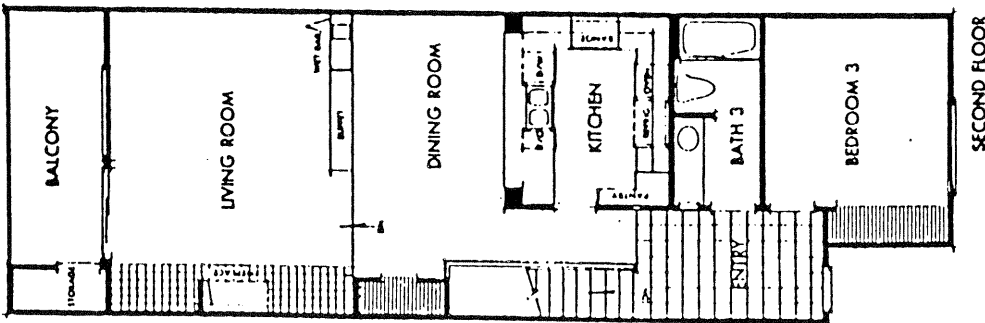

Surf Song
in Solana Beach

SURF SONG
 Model: PLAN D
 Area: 1753 B/T Code: SS
 Approximate SQ/FT: ?

SURF SONG
 Model: PLAN C
 Area: 1753 B/T Code: SS
 Approximate SQ/FT: ?

SURF SONG

Model: PLAN E1

Area: 1753 B/T Code: SS

Approximate SQ/FT: ?

SURF SONG

Model: PLAN E

Area: 1753 B/T Code: SS

Approximate SQ/FT: ?

S. SIERRA AVENUE

SURF SONG

Site Plan - B/T: SS
Caution: There may be additions or changes to these site plans

SURF SONG
 Model: PLAN H
 Area: 1753 B/T Code: SS
 Approximate SQ/FT: ?

SURF SONG
 Model: PLAN F
 Area: 1753 B/T Code: SS
 Approximate SQ/FT: ?

SURF SONG
 Model: PLAN H
 Area: 1753 B/T Code: SS
 Approximate SQ/FT: ?

FIRST FLOOR

SECOND FLOOR

SURF SONG

Model: PLAN K

Area: 1753 B/T Code: SS

Approximate SQ/FT: ?