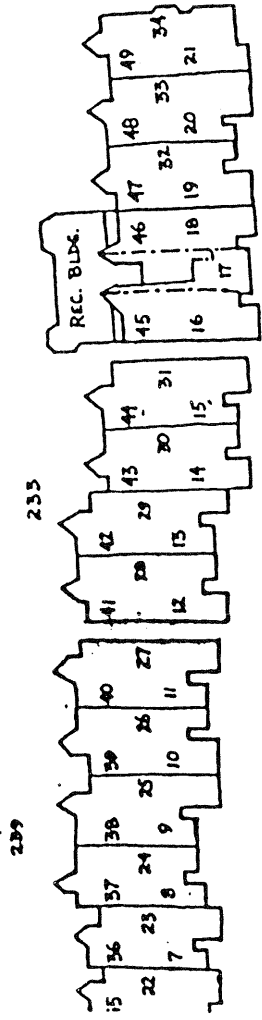

Surf Song
in Solana Beach

SURF SONG
 Model: PLAN D
 Area: 1753 B/T Code: SS
 Approximate SQ/FT: ?

SURF SONG
 Model: PLAN C
 Area: 1753 B/T Code: SS
 Approximate SQ/FT: ?

SURF SONG

Model: PLAN E1

Area: 1753 B/T Code: SS

Approximate SQ/FT: ?

SURF SONG

Model: PLAN E

Area: 1753 B/T Code: SS

Approximate SQ/FT: ?

S. SIERRA AVENUE

SURF SONG

Site Plan - B/T: SS
Caution: There may be additions or changes to these site plans

SURF SONG
 Model: PLAN H
 Area: 1753 B/T Code: SS
 Approximate SQ/FT: ?

SURF SONG
 Model: PLAN F
 Area: 1753 B/T Code: SS
 Approximate SQ/FT: ?

SURF SONG
 Model: PLAN H
 Area: 1753 B/T Code: SS
 Approximate SQ/FT: ?

FIRST FLOOR

SECOND FLOOR

SURF SONG

Model: PLAN K

Area: 1753 B/T Code: SS

Approximate SQ/FT: ?