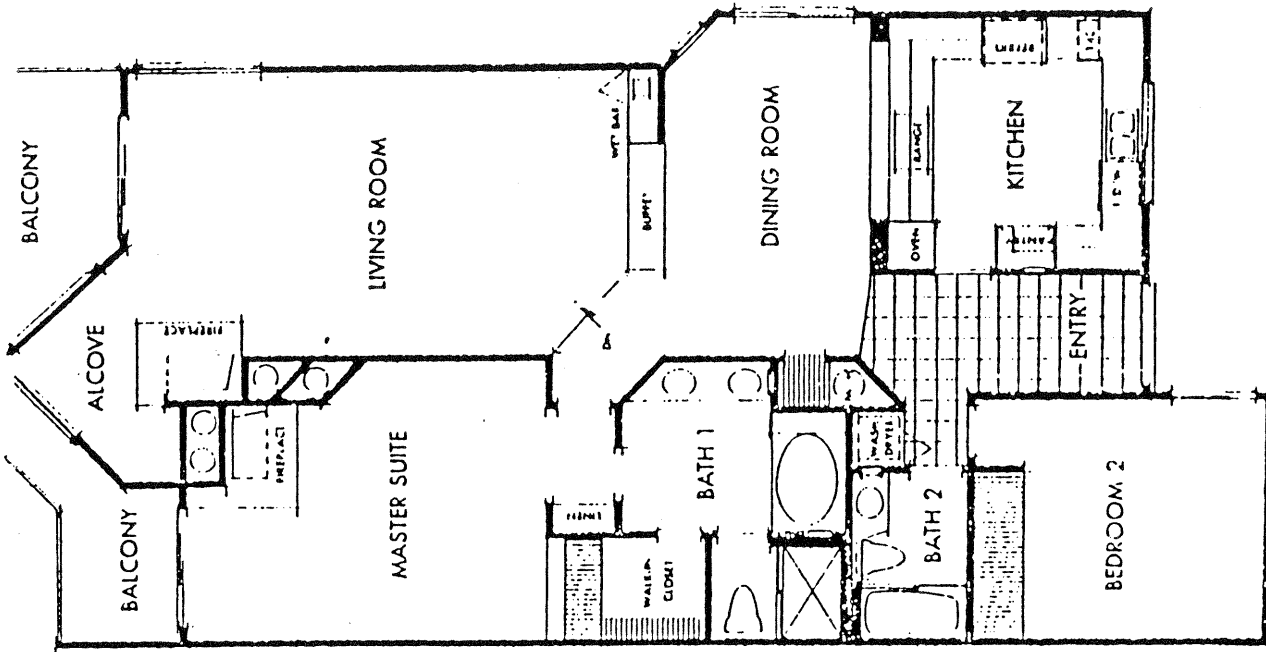

Surf Song
in Solana Beach

SURF SONG
 Model: PLAN D
 Area: 1753 B/T Code: SS
 Approximate SQ/FT: ?

SURF SONG
 Model: PLAN C
 Area: 1753 B/T Code: SS
 Approximate SQ/FT: ?

SURF SONG

Model: PLAN E1

Area: 1753 B/T Code: SS

Approximate SQ/FT: ?

SURF SONG

Model: PLAN E

Area: 1753 B/T Code: SS

Approximate SQ/FT: ?

S. SIERRA AVENUE

SURF SONG

Site Plan - B/T: SS
Caution: There may be additions or changes to these site plans

SURF SONG
 Model: PLAN H
 Area: 1753 B/T Code: SS
 Approximate SQ/FT: ?

SURF SONG
 Model: PLAN F
 Area: 1753 B/T Code: SS
 Approximate SQ/FT: ?

SURF SONG
 Model: PLAN H
 Area: 1753 B/T Code: SS
 Approximate SQ/FT: ?

FIRST FLOOR

SECOND FLOOR

SURF SONG

Model: PLAN K

Area: 1753 B/T Code: SS

Approximate SQ/FT: ?