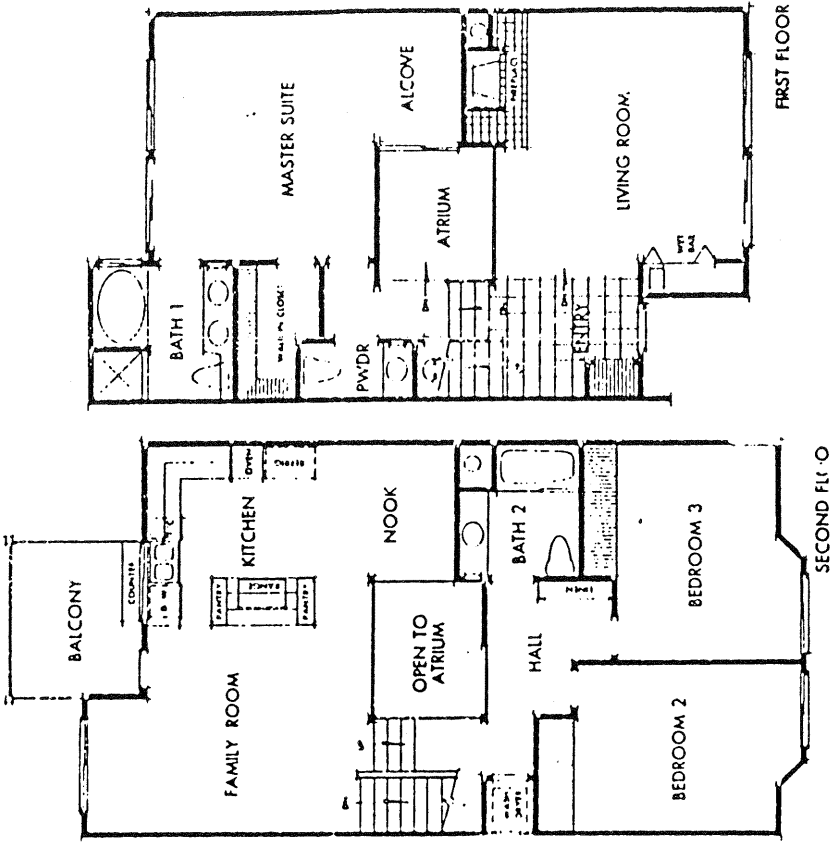

Surf Song
in Solana Beach

SURF SONG
 Model: PLAN D
 Area: 1753 B/T Code: SS
 Approximate SQ/FT: ?

SURF SONG
 Model: PLAN C
 Area: 1753 B/T Code: SS
 Approximate SQ/FT: ?

SURF SONG

Model: PLAN E1

Area: 1753 B/T Code: SS

Approximate SQ/FT: ?

SURF SONG

Model: PLAN E

Area: 1753 B/T Code: SS

Approximate SQ/FT: ?

S. SIERRA AVENUE

SURF SONG

Site Plan - B/T: SS
Caution: There may be additions or changes to these site plans

SURF SONG
 Model: PLAN H
 Area: 1753 B/T Code: SS
 Approximate SQ/FT: ?

SURF SONG
 Model: PLAN F
 Area: 1753 B/T Code: SS
 Approximate SQ/FT: ?

SURF SONG
 Model: PLAN H
 Area: 1753 B/T Code: SS
 Approximate SQ/FT: ?

FIRST FLOOR

SECOND FLOOR

SURF SONG

Model: PLAN K

Area: 1753 B/T Code: SS

Approximate SQ/FT: ?