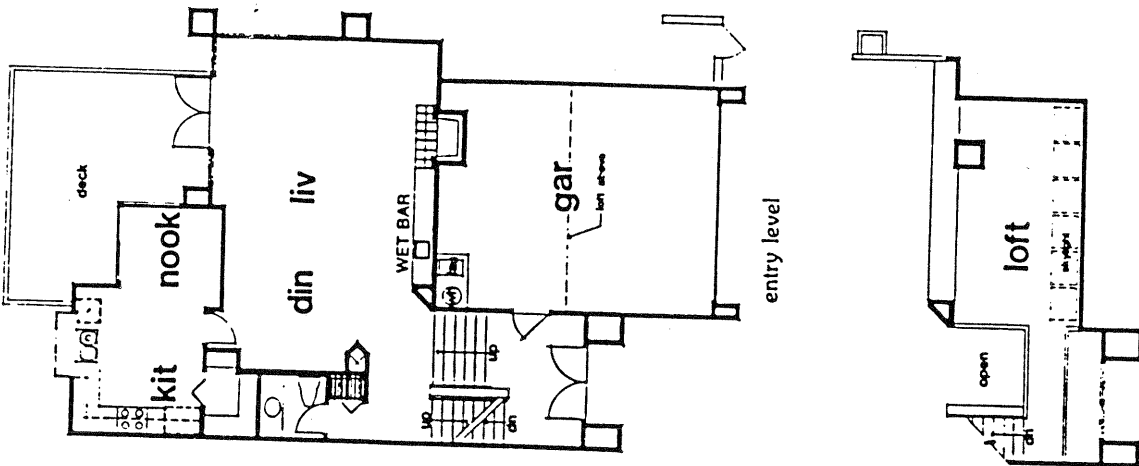

Spindrift Bluffs

in Del Mar

SPINDRIFT BLUFFS
 Model: 2-DEFENDER
 Area: 1143 B/T Code: SDB
 Approximate SQ/FT: ?

SPINDRIFT BLUFFS
 Model: 1-RESOLUTE
 Area: 1143 B/T Code: SDB
 Approximate SQ/FT: ?

entry level

lower level

entry level

lower level

SPINDRIFT BLUFFS
 Model: 4-LIBERTY
 Area: 1143 B/T Code: SDB
 Approximate SQ/FT: ?

SPINDRIFT BLUFFS
 Model: 3-AMERICA
 Area: 1143 B/T Code: SDB
 Approximate SQ/FT: ?

CAUTION: