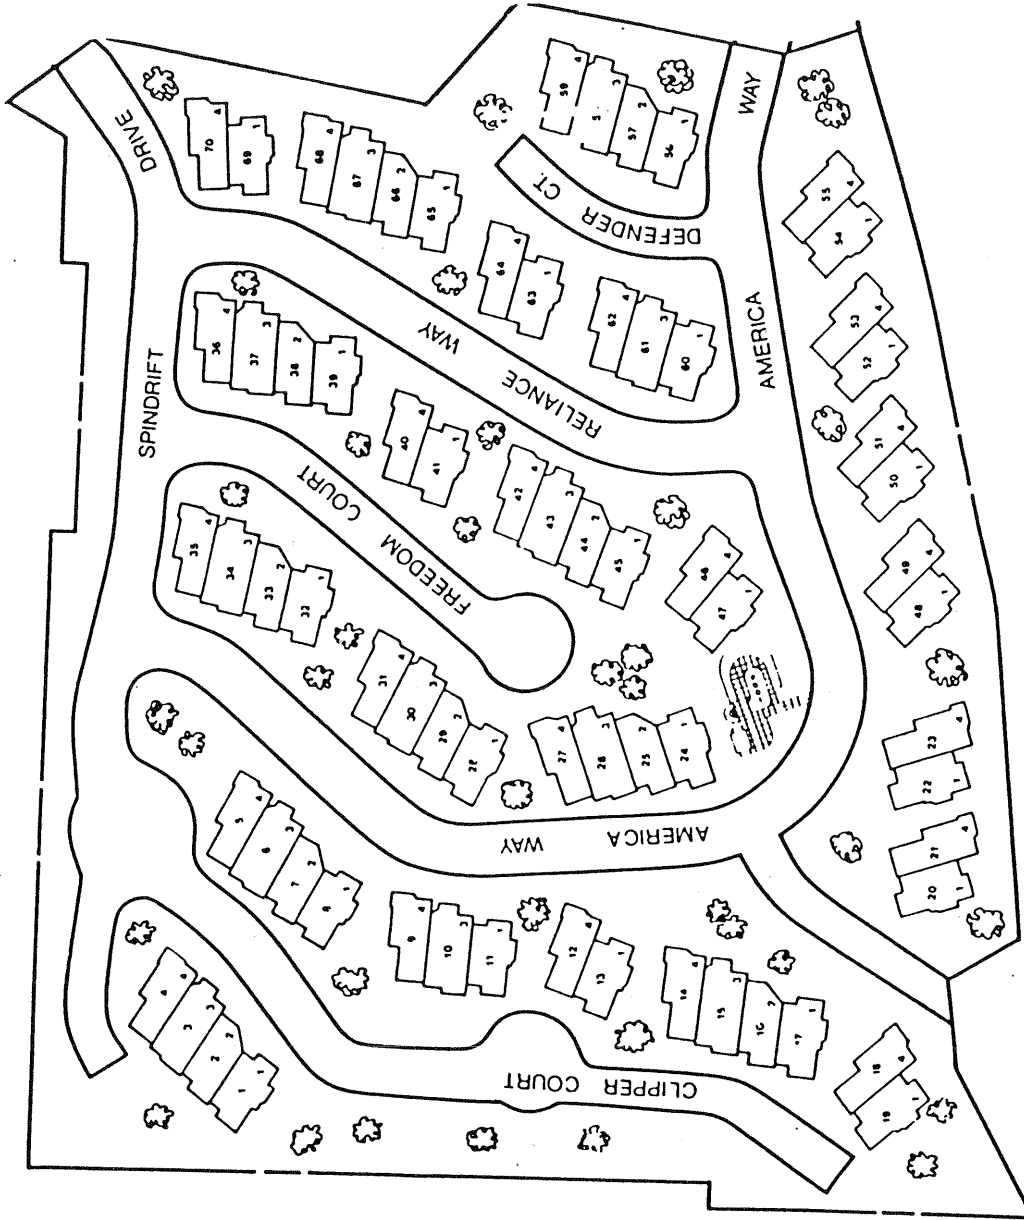

Spindrift Bluffs

in Del Mar

SPINDRIFT BLUFFS
 Model: 2-DEFENDER
 Area: 1143 B/T Code: SDB
 Approximate SQ/FT: ?

SPINDRIFT BLUFFS
 Model: 1-RESOLUTE
 Area: 1143 B/T Code: SDB
 Approximate SQ/FT: ?

entry level

lower level

entry level

lower level

SPINDRIFT BLUFFS
 Model: 4-LIBERTY
 Area: 1143 B/T Code: SDB
 Approximate SQ/FT: ?

SPINDRIFT BLUFFS
 Model: 3-AMERICA
 Area: 1143 B/T Code: SDB
 Approximate SQ/FT: ?

CAUTION:

The builder may have made changes to these site plans and there may be more phases. We DO NOT make any warranty as to their accuracy.

SPINDRIFT BLUFFS

Site Plan - B/T: SDB
 Caution: There may be additions or changes to these site plans