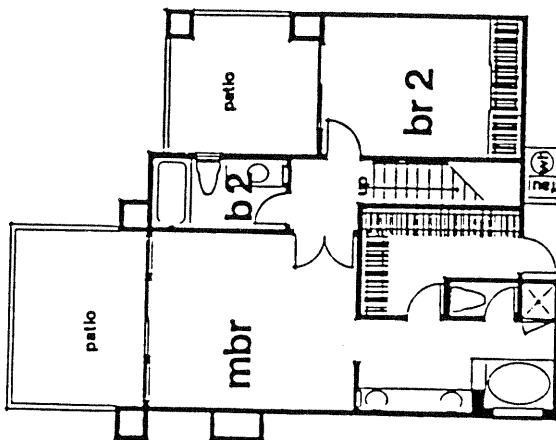

Spindrift Bluffs

in Del Mar

SPINDRIFT BLUFFS
 Model: 2-DEFENDER
 Area: 1143 B/T Code: SDB
 Approximate SQ/FT: ?

SPINDRIFT BLUFFS
 Model: 1-RESOLUTE
 Area: 1143 B/T Code: SDB
 Approximate SQ/FT: ?

entry level

lower level

entry level

lower level

SPINDRIFT BLUFFS
 Model: 4-LIBERTY
 Area: 1143 B/T Code: SDB
 Approximate SQ/FT: ?

SPINDRIFT BLUFFS
 Model: 3-AMERICA
 Area: 1143 B/T Code: SDB
 Approximate SQ/FT: ?

CAUTION: