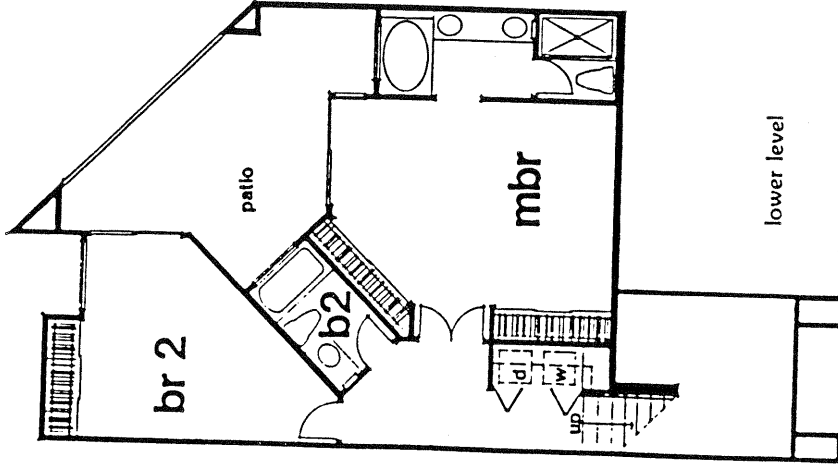

Spindrift Bluffs

in Del Mar

SPINDRIFT BLUFFS
 Model: 2-DEFENDER
 Area: 1143 B/T Code: SDB
 Approximate SQ/FT: ?

SPINDRIFT BLUFFS
 Model: 1-RESOLUTE
 Area: 1143 B/T Code: SDB
 Approximate SQ/FT: ?

entry level

lower level

entry level

lower level

SPINDRIFT BLUFFS
 Model: 4-LIBERTY
 Area: 1143 B/T Code: SDB
 Approximate SQ/FT: ?

SPINDRIFT BLUFFS
 Model: 3-AMERICA
 Area: 1143 B/T Code: SDB
 Approximate SQ/FT: ?

CAUTION: