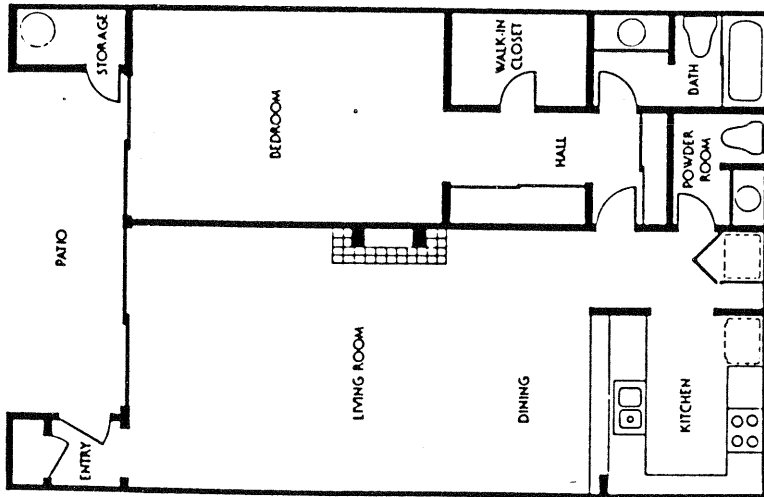

Solana Beach Tennis Club

SOLANA BEACH TENNIS CLUB

Model: PLAN B
Area: 1753 B/T Code: SBT
Approximate SQ/FT: 1171

SOLANA BEACH TENNIS CLUB

Model: PLAN A
Area: 1753 B/T Code: SBT
Approximate SQ/FT: 1025

SOLANA BEACH TENNIS CLUB

Model: PLAN C
 Area: 1753 B/T Code: SBT
 Approximate SQ/FT: 1269

409

SOLANA BEACH TENNIS CLUB

Model: PLAN D
 Area: 1753 B/T Code: SBT
 Approximate SQ/FT: 1564

Second Floor

First Floor

First Floor

Second Floor

SOLANA BEACH TENNIS CLUB

Model: PLAN F

Area: 1753 B/T Code: SBT

Approximate SQ/FT: 1429

SOLANA BEACH TENNIS CLUB

Model: PLAN E

Area: 1753 B/T Code: SBT

Approximate SQ/FT: 1600

SOLANA BEACH TENNIS CLUB

Model: PLAN H
Area: 1753 B/T Code: SBT
Approximate SQ/FT: 1740

SOLANA BEACH TENNIS CLUB

Model: PLAN G
Area: 1753 B/T Code: SBT
Approximate SQ/FT: 1453

- A - 1025 sq.ft. - 18
- B - 1171 sq.ft. - 39
- C - 1269 sq.ft. - 23
- D - 1564 sq.ft. - 3
- E - 1600 sq.ft. - 3
- F - 1429 sq.ft. - 21
- G - 1453 sq.ft. - 30
- H - 1740 sq.ft. - 15