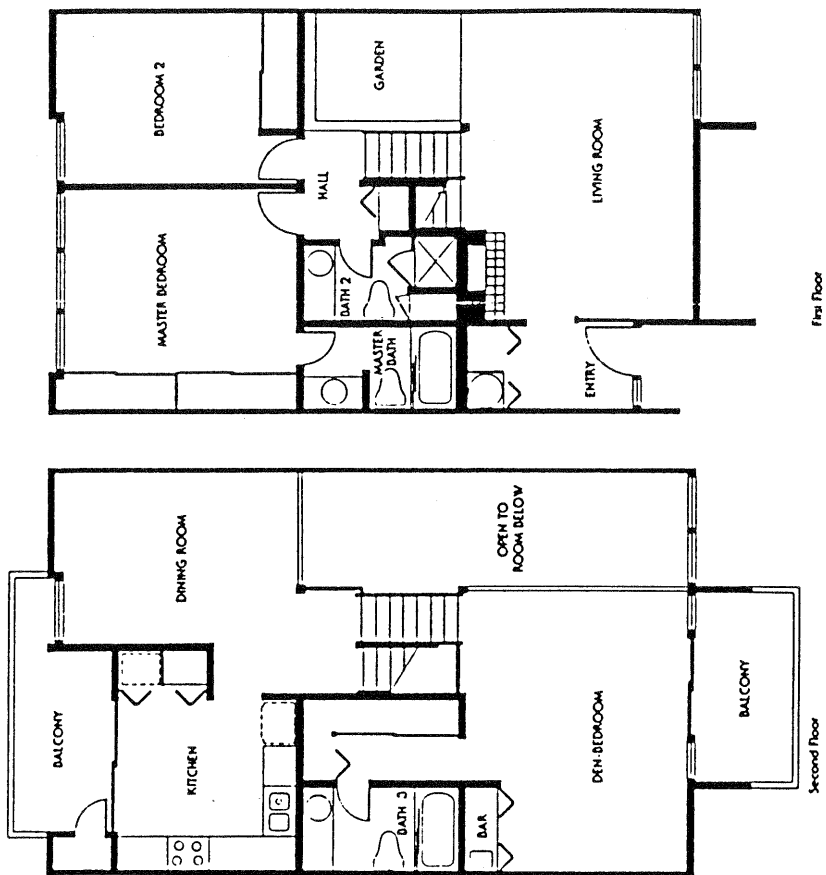

Solana Beach Tennis Club

SOLANA BEACH TENNIS CLUB

Model: PLAN B
Area: 1753 B/T Code: SBT
Approximate SQ/FT: 1171

SOLANA BEACH TENNIS CLUB

Model: PLAN A
Area: 1753 B/T Code: SBT
Approximate SQ/FT: 1025

SOLANA BEACH TENNIS CLUB

Model: PLAN C
 Area: 1753 B/T Code: SBT
 Approximate SQ/FT: 1269

409

SOLANA BEACH TENNIS CLUB

Model: PLAN D
 Area: 1753 B/T Code: SBT
 Approximate SQ/FT: 1564

Second Floor

First Floor

First Floor

Second Floor

SOLANA BEACH TENNIS CLUB

Model: PLAN F

Area: 1753 B/T Code: SBT

Approximate SQ/FT: 1429

SOLANA BEACH TENNIS CLUB

Model: PLAN E

Area: 1753 B/T Code: SBT

Approximate SQ/FT: 1600

SOLANA BEACH TENNIS CLUB

Model: PLAN H
Area: 1753 B/T Code: SBT
Approximate SQ/FT: 1740

SOLANA BEACH TENNIS CLUB

Model: PLAN G
Area: 1753 B/T Code: SBT
Approximate SQ/FT: 1453

- A - 1025 sq.ft. - 18
- B - 1171 sq.ft. - 39
- C - 1269 sq.ft. - 23
- D - 1564 sq.ft. - 3
- E - 1600 sq.ft. - 3
- F - 1429 sq.ft. - 21
- G - 1453 sq.ft. - 30
- H - 1740 sq.ft. - 15