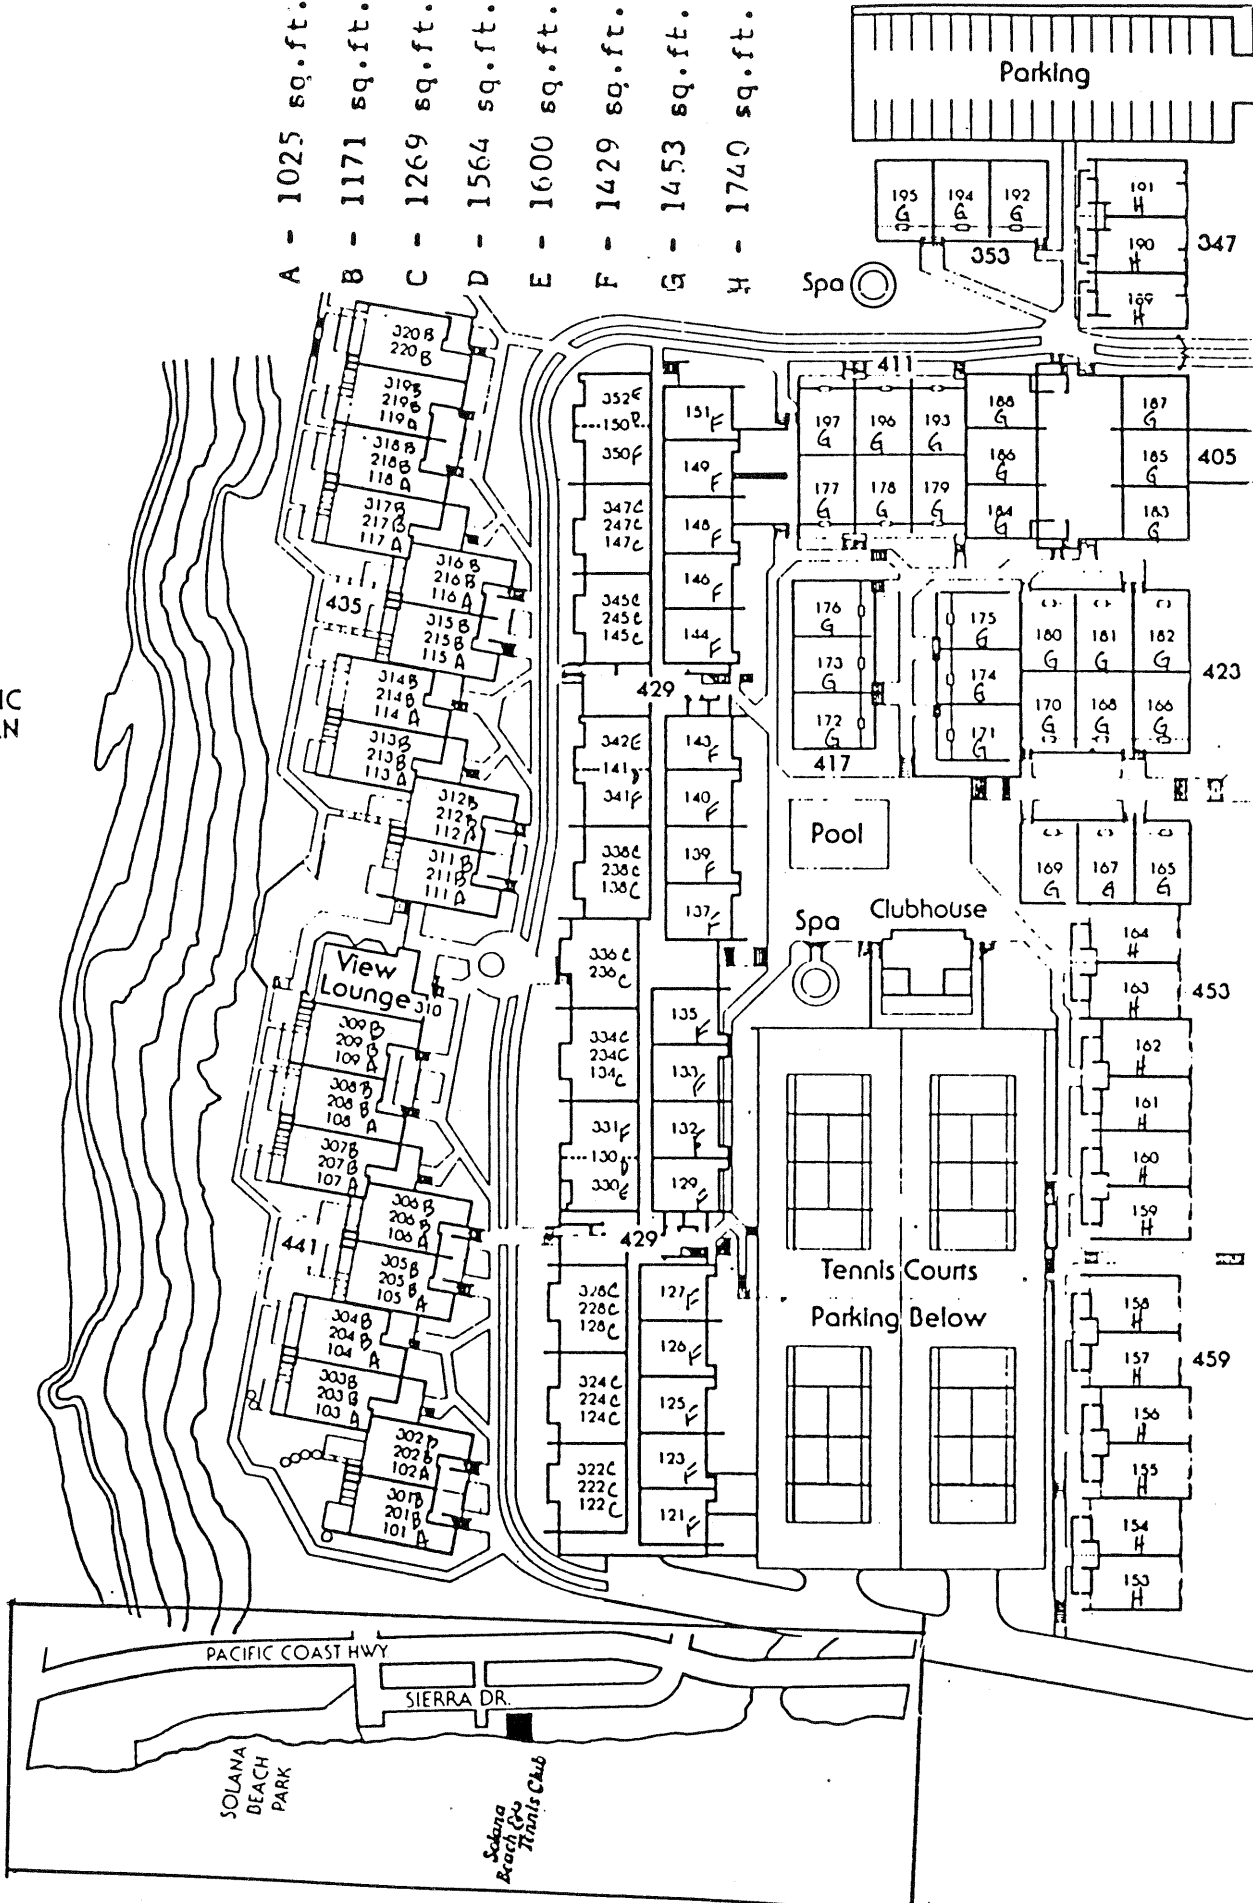

Solana Beach Tennis Club

SOLANA BEACH TENNIS CLUB

Model: PLAN B
Area: 1753 B/T Code: SBT
Approximate SQ/FT: 1171

SOLANA BEACH TENNIS CLUB

Model: PLAN A
Area: 1753 B/T Code: SBT
Approximate SQ/FT: 1025

SOLANA BEACH TENNIS CLUB

SOLANA BEACH TENNIS CLUB

Model: PLAN F

Area: 1753 B/T Code: SBT

Approximate SQ/FT: 1429

SOLANA BEACH TENNIS CLUB

Model: PLAN E

Area: 1753 B/T Code: SBT

Approximate SQ/FT: 1600

SOLANA BEACH TENNIS CLUB

Model: PLAN H
Area: 1753 B/T Code: SBT
Approximate SQ/FT: 1740

SOLANA BEACH TENNIS CLUB

Model: PLAN G
Area: 1753 B/T Code: SBT
Approximate SQ/FT: 1453

- A - 1025 sq.ft. - 18
- B - 1171 sq.ft. - 39
- C - 1269 sq.ft. - 23
- D - 1564 sq.ft. - 3
- E - 1600 sq.ft. - 3
- F - 1429 sq.ft. - 21
- G - 1453 sq.ft. - 30
- H - 1740 sq.ft. - 15

PACIFIC OCEAN

Sierra Drive

SOLANA BEACH TENNIS CLUB

Site Plan - B/T: SBT
 Caution: There may be additions or