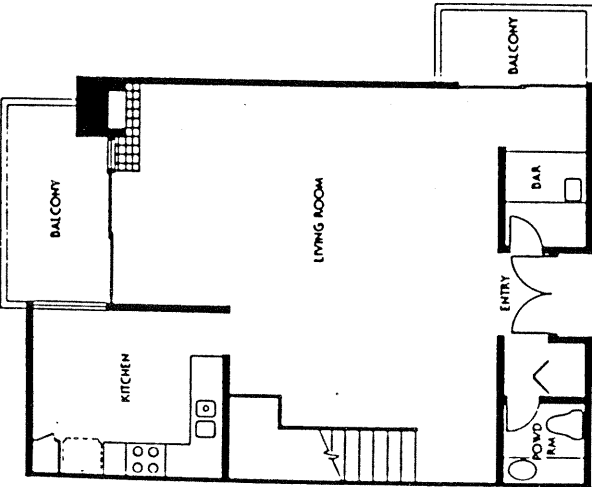

Solana Beach Tennis Club

SOLANA BEACH TENNIS CLUB

Model: PLAN B
Area: 1753 B/T Code: SBT
Approximate SQ/FT: 1171

SOLANA BEACH TENNIS CLUB

Model: PLAN A
Area: 1753 B/T Code: SBT
Approximate SQ/FT: 1025

SOLANA BEACH TENNIS CLUB

Model: PLAN C
 Area: 1753 B/T Code: SBT
 Approximate SQ/FT: 1269

409

SOLANA BEACH TENNIS CLUB

Model: PLAN D
 Area: 1753 B/T Code: SBT
 Approximate SQ/FT: 1564

Second Floor

First Floor

First Floor

Second Floor

SOLANA BEACH TENNIS CLUB

Model: PLAN F

Area: 1753 B/T Code: SBT

Approximate SQ/FT: 1429

SOLANA BEACH TENNIS CLUB

Model: PLAN E

Area: 1753 B/T Code: SBT

Approximate SQ/FT: 1600

SOLANA BEACH TENNIS CLUB

Model: PLAN H
Area: 1753 B/T Code: SBT
Approximate SQ/FT: 1740

SOLANA BEACH TENNIS CLUB

Model: PLAN G
Area: 1753 B/T Code: SBT
Approximate SQ/FT: 1453

- A - 1025 sq.ft. - 18
- B - 1171 sq.ft. - 39
- C - 1269 sq.ft. - 23
- D - 1564 sq.ft. - 3
- E - 1600 sq.ft. - 3
- F - 1429 sq.ft. - 21
- G - 1453 sq.ft. - 30
- H - 1740 sq.ft. - 15