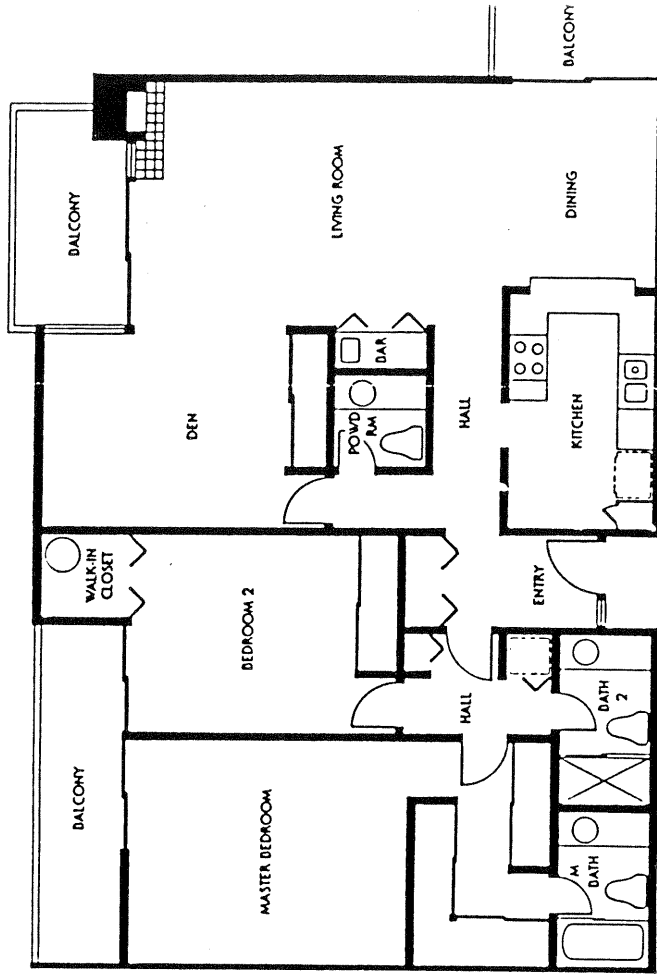

Solana Beach Tennis Club

SOLANA BEACH TENNIS CLUB

Model: PLAN B
Area: 1753 B/T Code: SBT
Approximate SQ/FT: 1171

SOLANA BEACH TENNIS CLUB

Model: PLAN A
Area: 1753 B/T Code: SBT
Approximate SQ/FT: 1025

SOLANA BEACH TENNIS CLUB

Model: PLAN C
 Area: 1753 B/T Code: SBT
 Approximate SQ/FT: 1269

409

SOLANA BEACH TENNIS CLUB

Model: PLAN D
 Area: 1753 B/T Code: SBT
 Approximate SQ/FT: 1564

Second Floor

First Floor

First Floor

Second Floor

SOLANA BEACH TENNIS CLUB

Model: PLAN F

Area: 1753 B/T Code: SBT

Approximate SQ/FT: 1429

SOLANA BEACH TENNIS CLUB

Model: PLAN E

Area: 1753 B/T Code: SBT

Approximate SQ/FT: 1600

SOLANA BEACH TENNIS CLUB

Model: PLAN H
Area: 1753 B/T Code: SBT
Approximate SQ/FT: 1740

SOLANA BEACH TENNIS CLUB

Model: PLAN G
Area: 1753 B/T Code: SBT
Approximate SQ/FT: 1453

- A - 1025 sq.ft. - 18
- B - 1171 sq.ft. - 39
- C - 1269 sq.ft. - 23
- D - 1564 sq.ft. - 3
- E - 1600 sq.ft. - 3
- F - 1429 sq.ft. - 21
- G - 1453 sq.ft. - 30
- H - 1740 sq.ft. - 15