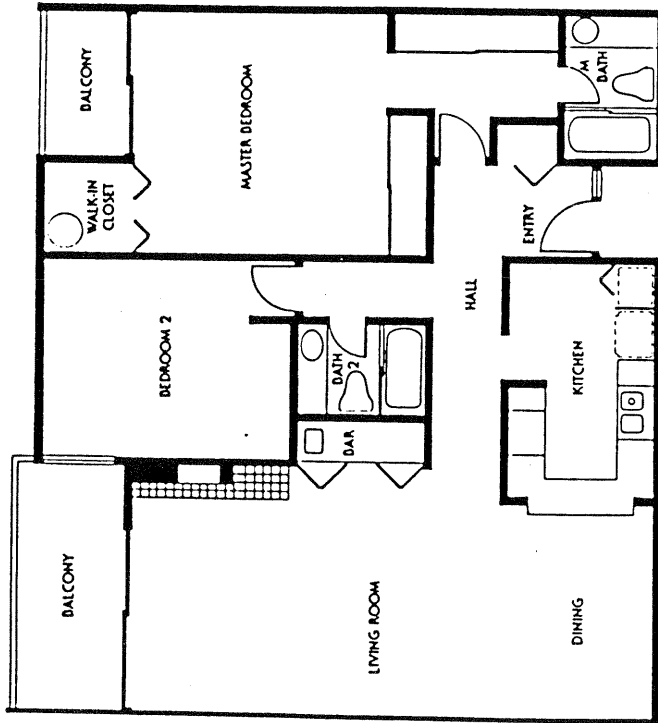

Solana Beach Tennis Club

SOLANA BEACH TENNIS CLUB

Model: PLAN B
Area: 1753 B/T Code: SBT
Approximate SQ/FT: 1171

SOLANA BEACH TENNIS CLUB

Model: PLAN A
Area: 1753 B/T Code: SBT
Approximate SQ/FT: 1025

SOLANA BEACH TENNIS CLUB

Model: PLAN C
 Area: 1753 B/T Code: SBT
 Approximate SQ/FT: 1269

409

SOLANA BEACH TENNIS CLUB

Model: PLAN D
 Area: 1753 B/T Code: SBT
 Approximate SQ/FT: 1564

Second Floor

First Floor

First Floor

Second Floor

SOLANA BEACH TENNIS CLUB

Model: PLAN F

Area: 1753 B/T Code: SBT

Approximate SQ/FT: 1429

SOLANA BEACH TENNIS CLUB

Model: PLAN E

Area: 1753 B/T Code: SBT

Approximate SQ/FT: 1600

SOLANA BEACH TENNIS CLUB

Model: PLAN H
Area: 1753 B/T Code: SBT
Approximate SQ/FT: 1740

SOLANA BEACH TENNIS CLUB

Model: PLAN G
Area: 1753 B/T Code: SBT
Approximate SQ/FT: 1453

- A - 1025 sq.ft. - 18
- B - 1171 sq.ft. - 39
- C - 1269 sq.ft. - 23
- D - 1564 sq.ft. - 3
- E - 1600 sq.ft. - 3
- F - 1429 sq.ft. - 21
- G - 1453 sq.ft. - 30
- H - 1740 sq.ft. - 15