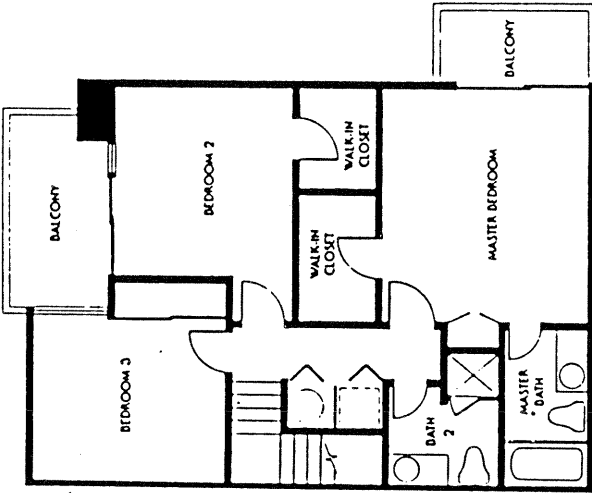

Solana Beach Tennis Club

SOLANA BEACH TENNIS CLUB

Model: PLAN B
Area: 1753 B/T Code: SBT
Approximate SQ/FT: 1171

SOLANA BEACH TENNIS CLUB

Model: PLAN A
Area: 1753 B/T Code: SBT
Approximate SQ/FT: 1025

SOLANA BEACH TENNIS CLUB

Model: PLAN C
 Area: 1753 B/T Code: SBT
 Approximate SQ/FT: 1269

409

SOLANA BEACH TENNIS CLUB

Model: PLAN D
 Area: 1753 B/T Code: SBT
 Approximate SQ/FT: 1564

Second Floor

First Floor

First Floor

Second Floor

SOLANA BEACH TENNIS CLUB

Model: PLAN F

Area: 1753 B/T Code: SBT

Approximate SQ/FT: 1429

SOLANA BEACH TENNIS CLUB

Model: PLAN E

Area: 1753 B/T Code: SBT

Approximate SQ/FT: 1600

SOLANA BEACH TENNIS CLUB

Model: PLAN H
Area: 1753 B/T Code: SBT
Approximate SQ/FT: 1740

SOLANA BEACH TENNIS CLUB

Model: PLAN G
Area: 1753 B/T Code: SBT
Approximate SQ/FT: 1453

- A - 1025 sq.ft. - 18
- B - 1171 sq.ft. - 39
- C - 1269 sq.ft. - 23
- D - 1564 sq.ft. - 3
- E - 1600 sq.ft. - 3
- F - 1429 sq.ft. - 21
- G - 1453 sq.ft. - 30
- H - 1740 sq.ft. - 15