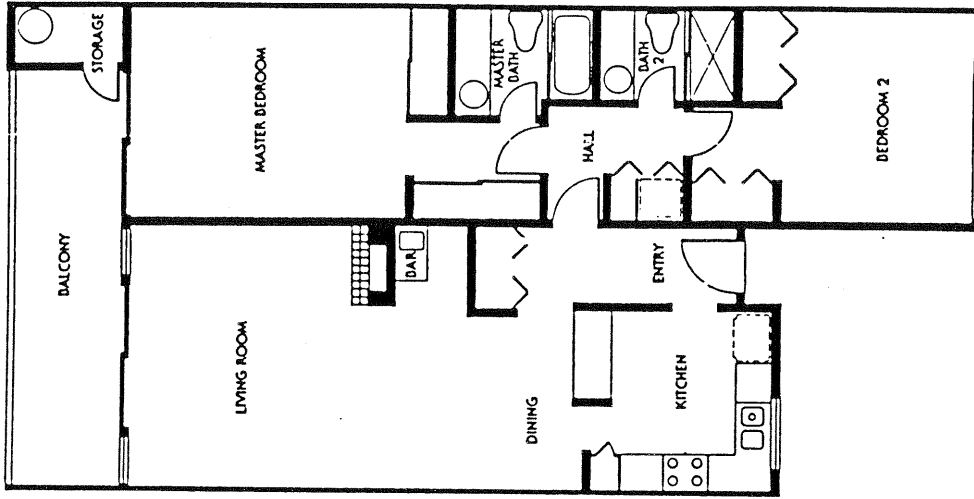

Solana Beach Tennis Club

SOLANA BEACH TENNIS CLUB

Model: PLAN B
Area: 1753 B/T Code: SBT
Approximate SQ/FT: 1171

SOLANA BEACH TENNIS CLUB

Model: PLAN A
Area: 1753 B/T Code: SBT
Approximate SQ/FT: 1025

SOLANA BEACH TENNIS CLUB

Model: PLAN C
 Area: 1753 B/T Code: SBT
 Approximate SQ/FT: 1269

409

SOLANA BEACH TENNIS CLUB

Model: PLAN D
 Area: 1753 B/T Code: SBT
 Approximate SQ/FT: 1564

Second Floor

First Floor

First Floor

Second Floor

SOLANA BEACH TENNIS CLUB

Model: PLAN F

Area: 1753 B/T Code: SBT

Approximate SQ/FT: 1429

SOLANA BEACH TENNIS CLUB

Model: PLAN E

Area: 1753 B/T Code: SBT

Approximate SQ/FT: 1600

SOLANA BEACH TENNIS CLUB

Model: PLAN H
Area: 1753 B/T Code: SBT
Approximate SQ/FT: 1740

SOLANA BEACH TENNIS CLUB

Model: PLAN G
Area: 1753 B/T Code: SBT
Approximate SQ/FT: 1453

- A - 1025 sq.ft. - 18
- B - 1171 sq.ft. - 39
- C - 1269 sq.ft. - 23
- D - 1564 sq.ft. - 3
- E - 1600 sq.ft. - 3
- F - 1429 sq.ft. - 21
- G - 1453 sq.ft. - 30
- H - 1740 sq.ft. - 15