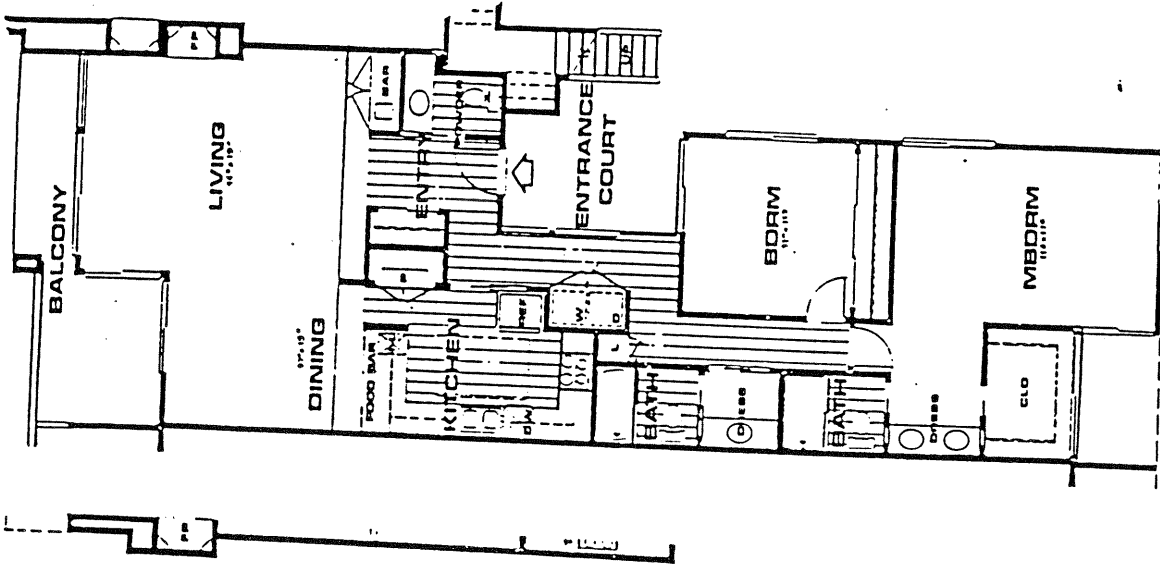

Sea Scape Sur
in Solana Beach

SEA SCAPE SUR
 Model: PLAN B-1
 Area: 1753 B/T Code: SSR
 Approximate SQ/FT: ?

SEA SCAPE SUR
 Model: PLAN A
 Area: 1753 B/T Code: SSR
 Approximate SQ/FT: ?

SEA SCAPE SUR
 Model: PLAN B-2
 Area: 1753 B/T Code: SSR
 Approximate SQ/FT: ?

SEA SCAPE SUR
 Model: PLAN C-1
 Area: 1753 B/T Code: SSR
 Approximate SQ/FT: ?

SEA SCAPE SUR

Model: PLAN D

Area: 1753 B/T Code: SSR

Approximate SQ/FT: ?

SEA SCAPE SUR

Model: PLAN C-2

Area: 1753 B/T Code: SSR

Approximate SQ/FT: 1700

SEA SCAPE SUR

Model: PLAN F
Area: 1753 B/T Code: SSR
Approximate SQ/FT: ?

SEA SCAPE SUR

Model: PLAN E
Area: 1753 B/T Code: SSR
Approximate SQ/FT: ?

SEAFARS TO BEACH

SOUTH STEELES AVE