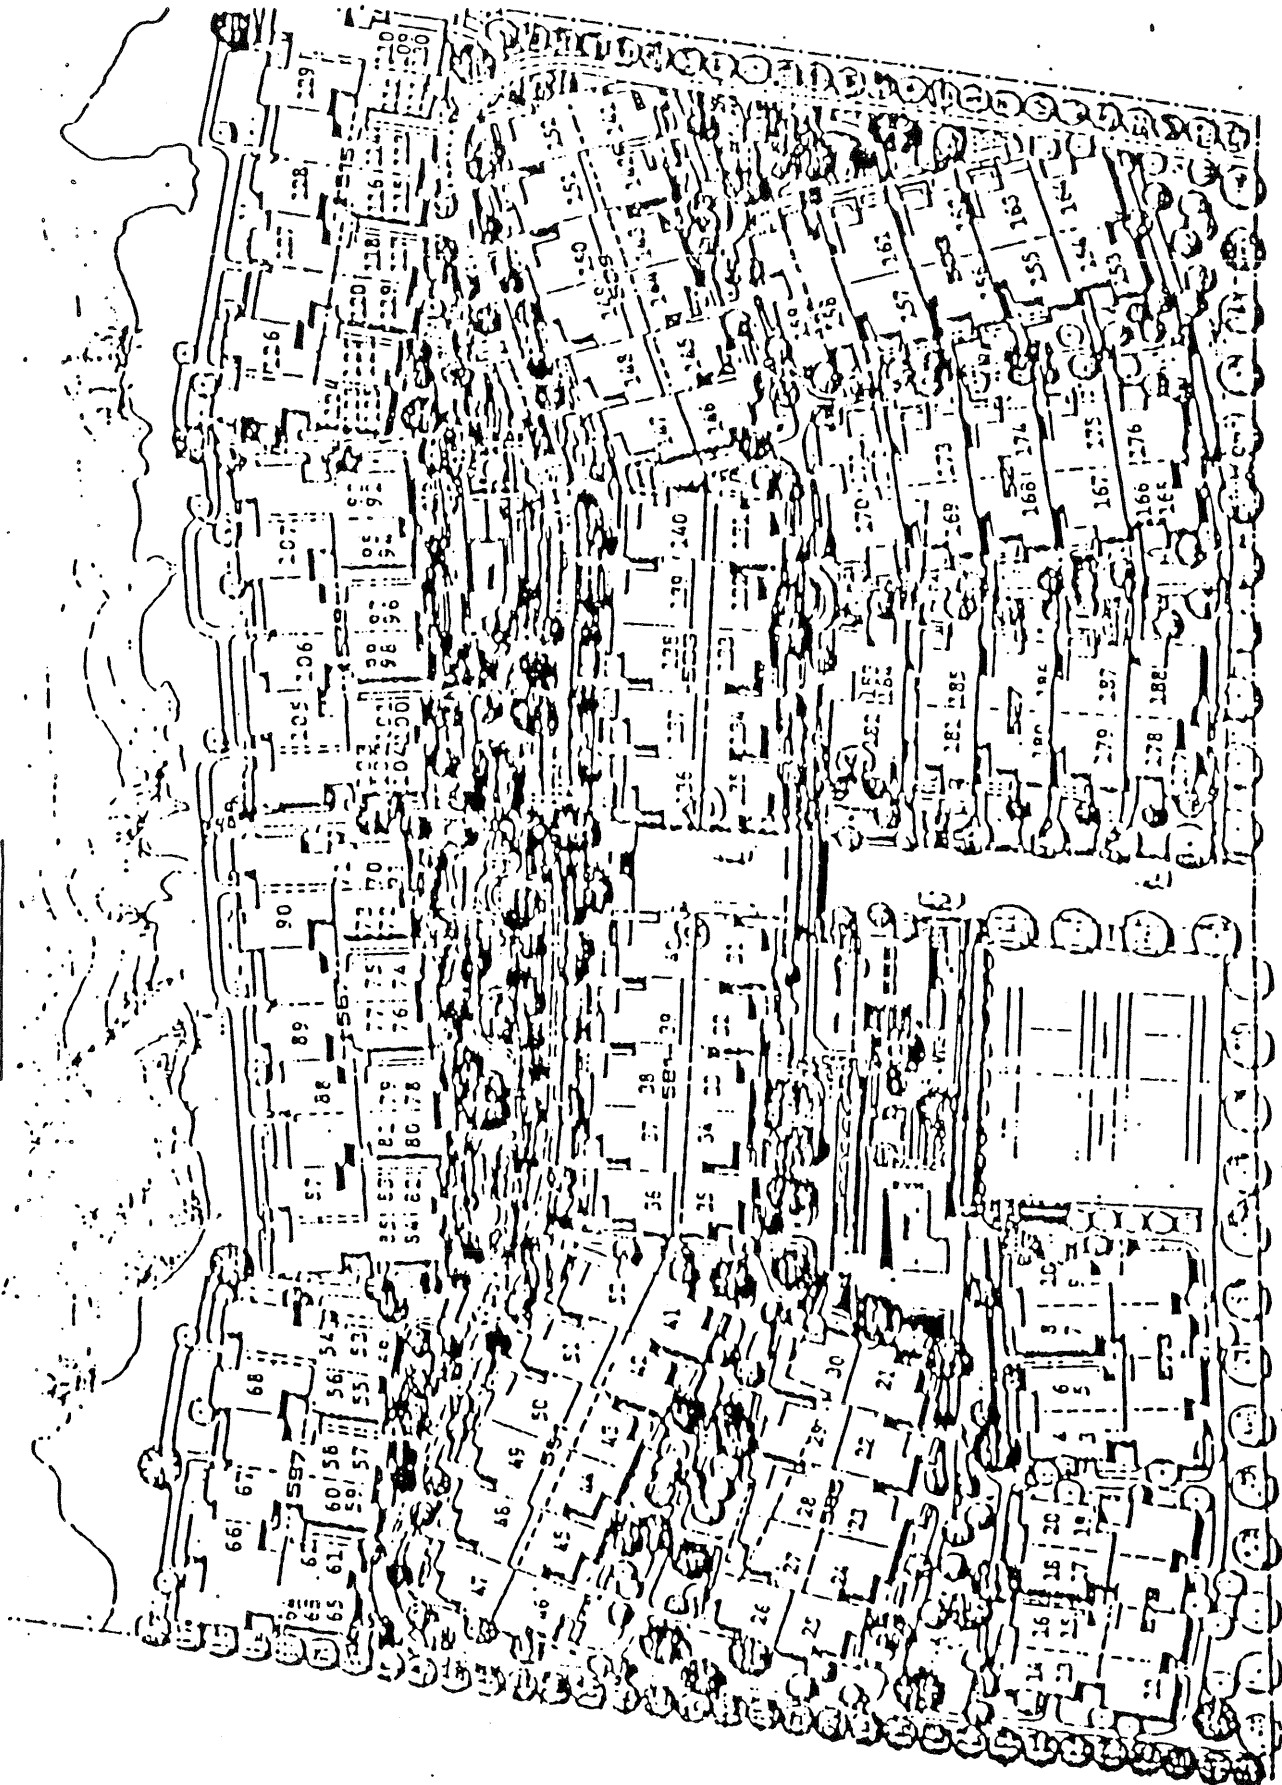

Sea Scape Sur
in Solana Beach

SEA SCAPE SUR
 Model: PLAN B-1
 Area: 1753 B/T Code: SSR
 Approximate SQ/FT: ?

SEA SCAPE SUR
 Model: PLAN A
 Area: 1753 B/T Code: SSR
 Approximate SQ/FT: ?

SEA SCAPE SUR
 Model: PLAN B-2
 Area: 1753 B/T Code: SSR
 Approximate SQ/FT: ?

SEA SCAPE SUR
 Model: PLAN C-1
 Area: 1753 B/T Code: SSR
 Approximate SQ/FT: ?

SEA SCAPE SUR

Model: PLAN D

Area: 1753 B/T Code: SSR

Approximate SQ/FT: ?

SEA SCAPE SUR

Model: PLAN C-2

Area: 1753 B/T Code: SSR

Approximate SQ/FT: 1700

SEA SCAPE SUR

Model: PLAN F
Area: 1753 B/T Code: SSR
Approximate SQ/FT: ?

SEA SCAPE SUR

Model: PLAN E
Area: 1753 B/T Code: SSR
Approximate SQ/FT: ?

SEAFARS TO BEACH

SOUTH STEELES AVE

SEA SCAPE SUR

Site Plan - B/T: SSR
 Caution: There may be additions or
 changes to the site plan.