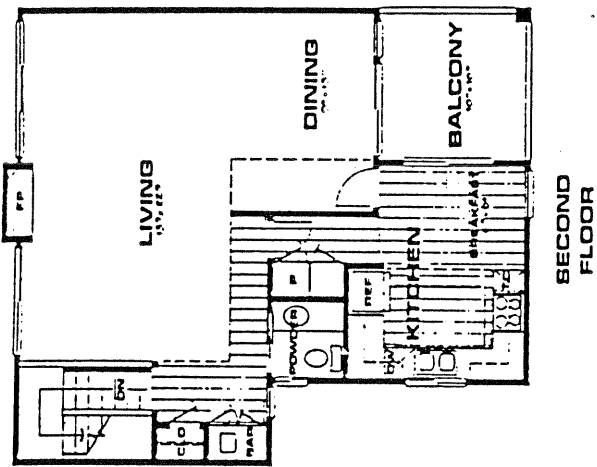

Sea Scape Sur
in Solana Beach

SEA SCAPE SUR
 Model: PLAN B-1
 Area: 1753 B/T Code: SSR
 Approximate SQ/FT: ?

SEA SCAPE SUR
 Model: PLAN A
 Area: 1753 B/T Code: SSR
 Approximate SQ/FT: ?

SEA SCAPE SUR
 Model: PLAN B-2
 Area: 1753 B/T Code: SSR
 Approximate SQ/FT: ?

SEA SCAPE SUR
 Model: PLAN C-1
 Area: 1753 B/T Code: SSR
 Approximate SQ/FT: ?

SEA SCAPE SUR

Model: PLAN D

Area: 1753 B/T Code: SSR

Approximate SQ/FT: ?

SEA SCAPE SUR

Model: PLAN C-2

Area: 1753 B/T Code: SSR

Approximate SQ/FT: 1700

SEA SCAPE SUR

Model: PLAN F
Area: 1753 B/T Code: SSR
Approximate SQ/FT: ?

SEA SCAPE SUR

Model: PLAN E
Area: 1753 B/T Code: SSR
Approximate SQ/FT: ?

SEAFARS TO BEACH

SOUTH STEELES AVE