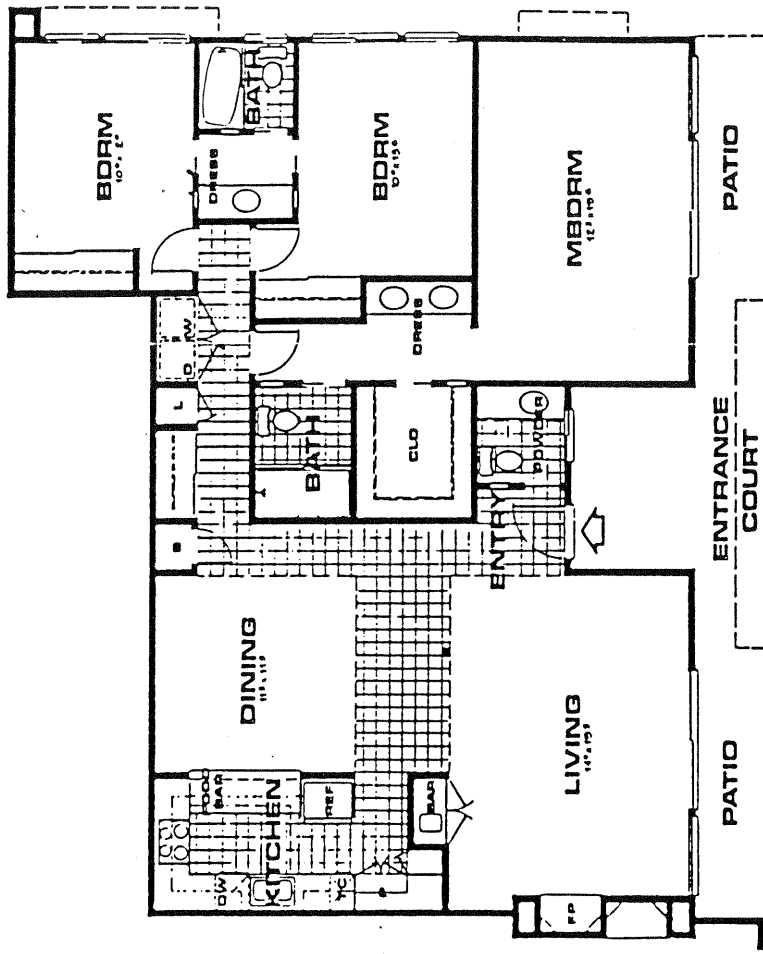

Sea Scape Sur
in Solana Beach

SEA SCAPE SUR
 Model: PLAN B-1
 Area: 1753 B/T Code: SSR
 Approximate SQ/FT: ?

SEA SCAPE SUR
 Model: PLAN A
 Area: 1753 B/T Code: SSR
 Approximate SQ/FT: ?

SEA SCAPE SUR
 Model: PLAN B-2
 Area: 1753 B/T Code: SSR
 Approximate SQ/FT: ?

SEA SCAPE SUR
 Model: PLAN C-1
 Area: 1753 B/T Code: SSR
 Approximate SQ/FT: ?

SEA SCAPE SUR

Model: PLAN D

Area: 1753 B/T Code: SSR

Approximate SQ/FT: ?

SEA SCAPE SUR

Model: PLAN C-2

Area: 1753 B/T Code: SSR

Approximate SQ/FT: 1700

SEA SCAPE SUR

Model: PLAN F
Area: 1753 B/T Code: SSR
Approximate SQ/FT: ?

SEA SCAPE SUR

Model: PLAN E
Area: 1753 B/T Code: SSR
Approximate SQ/FT: ?

SEAFARS TO BEACH

SOUTH STEELES AVE