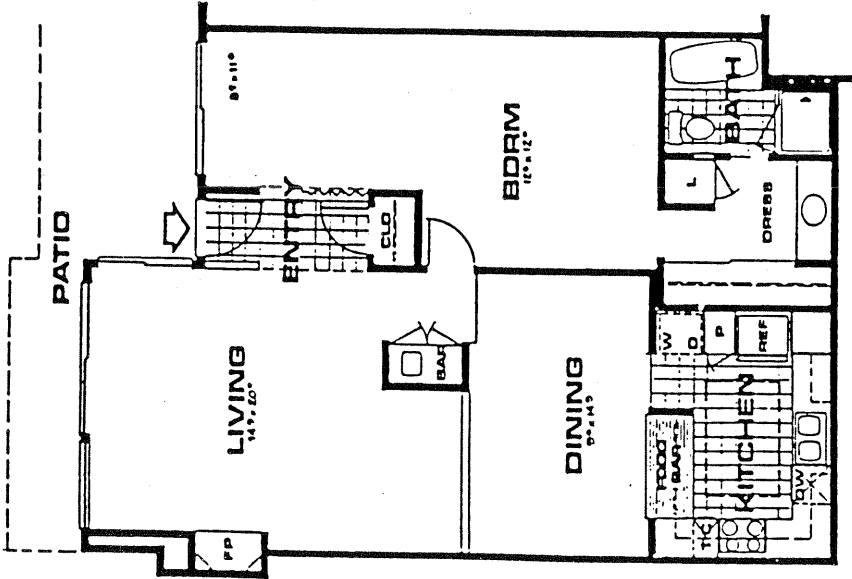

Sea Scape Sur
in Solana Beach

SEA SCAPE SUR
 Model: PLAN B-1
 Area: 1753 B/T Code: SSR
 Approximate SQ/FT: ?

SEA SCAPE SUR
 Model: PLAN A
 Area: 1753 B/T Code: SSR
 Approximate SQ/FT: ?

SEA SCAPE SUR
 Model: PLAN B-2
 Area: 1753 B/T Code: SSR
 Approximate SQ/FT: ?

SEA SCAPE SUR
 Model: PLAN C-1
 Area: 1753 B/T Code: SSR
 Approximate SQ/FT: ?

SEA SCAPE SUR

Model: PLAN D

Area: 1753 B/T Code: SSR

Approximate SQ/FT: ?

SEA SCAPE SUR

Model: PLAN C-2

Area: 1753 B/T Code: SSR

Approximate SQ/FT: 1700

SEA SCAPE SUR

Model: PLAN F
Area: 1753 B/T Code: SSR
Approximate SQ/FT: ?

SEA SCAPE SUR

Model: PLAN E
Area: 1753 B/T Code: SSR
Approximate SQ/FT: ?

SEAFARS TO BEACH

SOUTH STEELES AVE