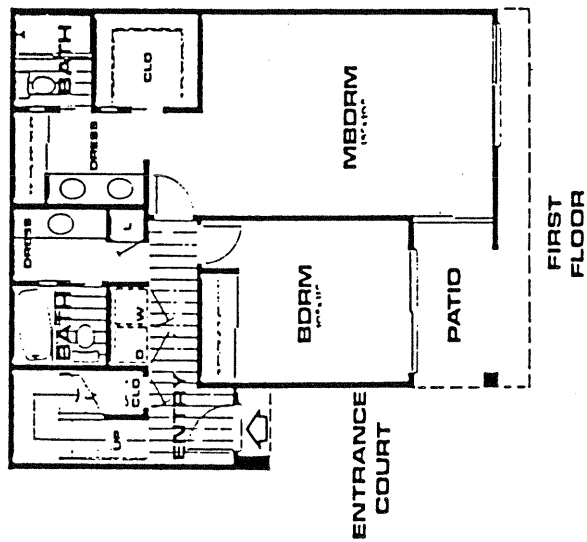

Sea Scape Sur
in Solana Beach

SEA SCAPE SUR
 Model: PLAN B-1
 Area: 1753 B/T Code: SSR
 Approximate SQ/FT: ?

SEA SCAPE SUR
 Model: PLAN A
 Area: 1753 B/T Code: SSR
 Approximate SQ/FT: ?

SEA SCAPE SUR
 Model: PLAN B-2
 Area: 1753 B/T Code: SSR
 Approximate SQ/FT: ?

SEA SCAPE SUR
 Model: PLAN C-1
 Area: 1753 B/T Code: SSR
 Approximate SQ/FT: ?

SEA SCAPE SUR

Model: PLAN D

Area: 1753 B/T Code: SSR

Approximate SQ/FT: ?

SEA SCAPE SUR

Model: PLAN C-2

Area: 1753 B/T Code: SSR

Approximate SQ/FT: 1700

SEA SCAPE SUR

Model: PLAN F
Area: 1753 B/T Code: SSR
Approximate SQ/FT: ?

SEA SCAPE SUR

Model: PLAN E
Area: 1753 B/T Code: SSR
Approximate SQ/FT: ?

SEAFARS TO BEACH

SOUTH STEELES AVE