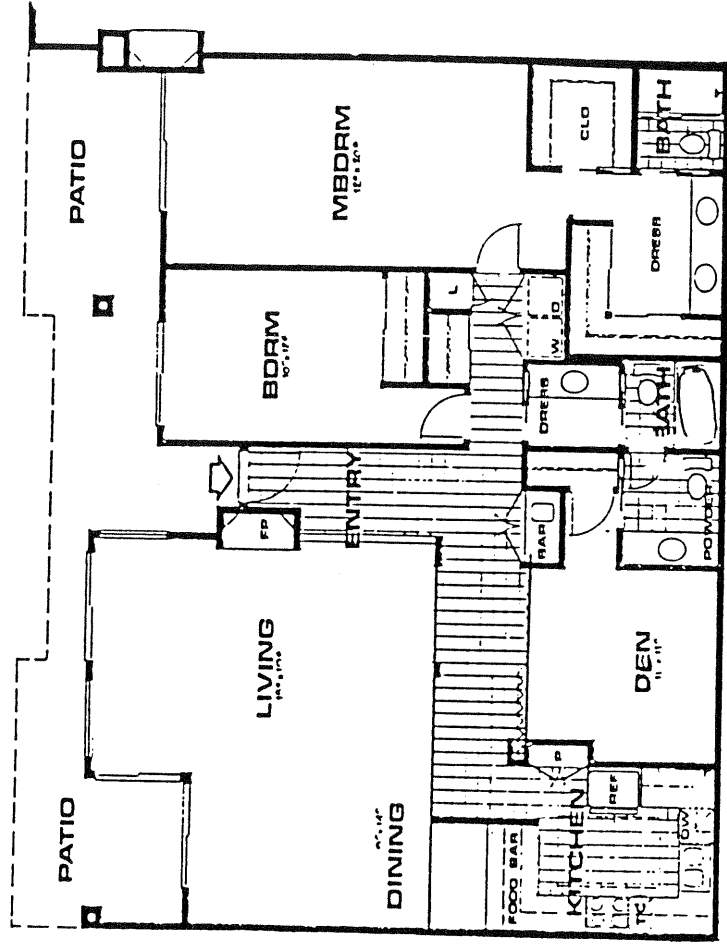

Sea Scape Sur
in Solana Beach

SEA SCAPE SUR
 Model: PLAN B-1
 Area: 1753 B/T Code: SSR
 Approximate SQ/FT: ?

SEA SCAPE SUR
 Model: PLAN A
 Area: 1753 B/T Code: SSR
 Approximate SQ/FT: ?

SEA SCAPE SUR
 Model: PLAN B-2
 Area: 1753 B/T Code: SSR
 Approximate SQ/FT: ?

SEA SCAPE SUR
 Model: PLAN C-1
 Area: 1753 B/T Code: SSR
 Approximate SQ/FT: ?

SEA SCAPE SUR

Model: PLAN D

Area: 1753 B/T Code: SSR

Approximate SQ/FT: ?

SEA SCAPE SUR

Model: PLAN C-2

Area: 1753 B/T Code: SSR

Approximate SQ/FT: 1700

SEA SCAPE SUR

Model: PLAN F
Area: 1753 B/T Code: SSR
Approximate SQ/FT: ?

SEA SCAPE SUR

Model: PLAN E
Area: 1753 B/T Code: SSR
Approximate SQ/FT: ?

SEAFARS TO BEACH

SOUTH STEELES AVE