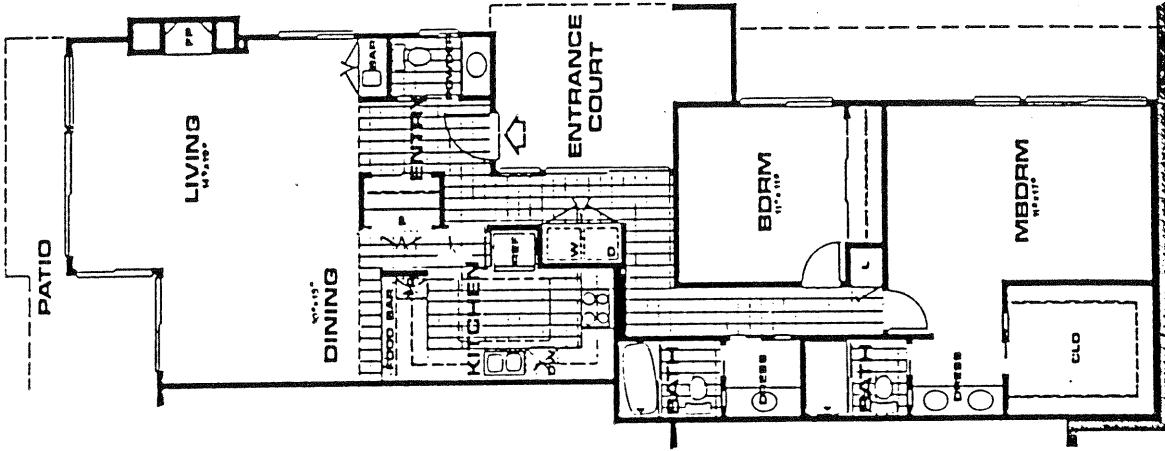

Sea Scape Sur
in Solana Beach

SEA SCAPE SUR
 Model: PLAN B-1
 Area: 1753 B/T Code: SSR
 Approximate SQ/FT: ?

SEA SCAPE SUR
 Model: PLAN A
 Area: 1753 B/T Code: SSR
 Approximate SQ/FT: ?

SEA SCAPE SUR
 Model: PLAN B-2
 Area: 1753 B/T Code: SSR
 Approximate SQ/FT: ?

SEA SCAPE SUR
 Model: PLAN C-1
 Area: 1753 B/T Code: SSR
 Approximate SQ/FT: ?

SEA SCAPE SUR

Model: PLAN D

Area: 1753 B/T Code: SSR

Approximate SQ/FT: ?

SEA SCAPE SUR

Model: PLAN C-2

Area: 1753 B/T Code: SSR

Approximate SQ/FT: 1700

SEA SCAPE SUR

Model: PLAN F
Area: 1753 B/T Code: SSR
Approximate SQ/FT: ?

SEA SCAPE SUR

Model: PLAN E
Area: 1753 B/T Code: SSR
Approximate SQ/FT: ?

SEAFARS TO BEACH

SOUTH STEELES AVE