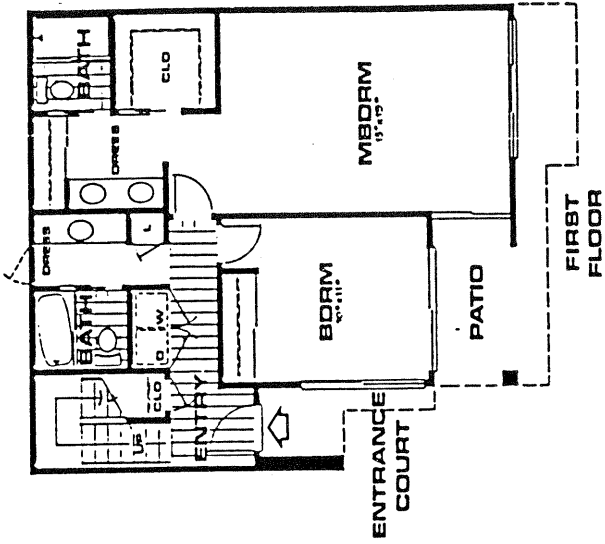

Sea Scape Sur
in Solana Beach

SEA SCAPE SUR
 Model: PLAN B-1
 Area: 1753 B/T Code: SSR
 Approximate SQ/FT: ?

SEA SCAPE SUR
 Model: PLAN A
 Area: 1753 B/T Code: SSR
 Approximate SQ/FT: ?

SEA SCAPE SUR
 Model: PLAN B-2
 Area: 1753 B/T Code: SSR
 Approximate SQ/FT: ?

SEA SCAPE SUR
 Model: PLAN C-1
 Area: 1753 B/T Code: SSR
 Approximate SQ/FT: ?

SEA SCAPE SUR

Model: PLAN D

Area: 1753 B/T Code: SSR

Approximate SQ/FT: ?

SEA SCAPE SUR

Model: PLAN C-2

Area: 1753 B/T Code: SSR

Approximate SQ/FT: 1700

SEA SCAPE SUR

Model: PLAN F
Area: 1753 B/T Code: SSR
Approximate SQ/FT: ?

SEA SCAPE SUR

Model: PLAN E
Area: 1753 B/T Code: SSR
Approximate SQ/FT: ?

SEAFARS TO BEACH

SOUTH STEELES AVE