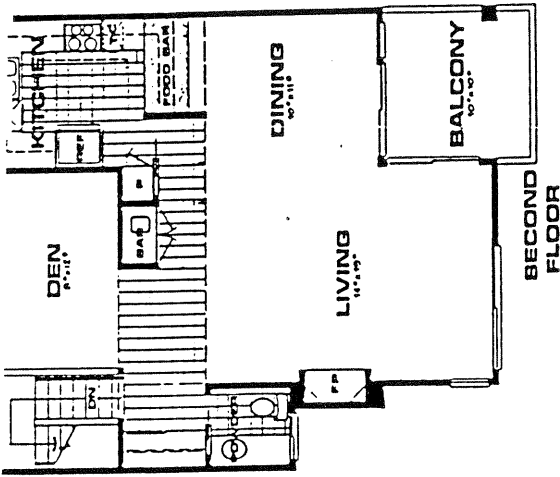

Sea Scape Sur
in Solana Beach

SEA SCAPE SUR
 Model: PLAN B-1
 Area: 1753 B/T Code: SSR
 Approximate SQ/FT: ?

SEA SCAPE SUR
 Model: PLAN A
 Area: 1753 B/T Code: SSR
 Approximate SQ/FT: ?

SEA SCAPE SUR
 Model: PLAN B-2
 Area: 1753 B/T Code: SSR
 Approximate SQ/FT: ?

SEA SCAPE SUR
 Model: PLAN C-1
 Area: 1753 B/T Code: SSR
 Approximate SQ/FT: ?

SEA SCAPE SUR

Model: PLAN D

Area: 1753 B/T Code: SSR

Approximate SQ/FT: ?

SEA SCAPE SUR

Model: PLAN C-2

Area: 1753 B/T Code: SSR

Approximate SQ/FT: 1700

SEA SCAPE SUR

Model: PLAN F
Area: 1753 B/T Code: SSR
Approximate SQ/FT: ?

SEA SCAPE SUR

Model: PLAN E
Area: 1753 B/T Code: SSR
Approximate SQ/FT: ?

SEAFARS TO BEACH

SOUTH STEELES AVE