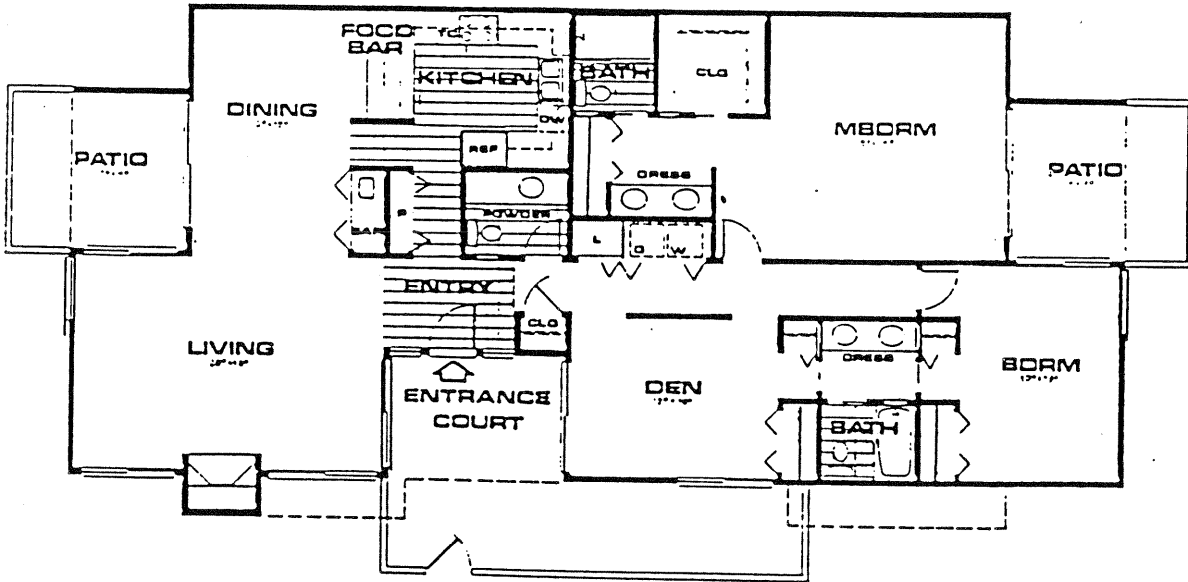

Sea Scape Sur
in Solana Beach

SEA SCAPE SUR
 Model: PLAN B-1
 Area: 1753 B/T Code: SSR
 Approximate SQ/FT: ?

SEA SCAPE SUR
 Model: PLAN A
 Area: 1753 B/T Code: SSR
 Approximate SQ/FT: ?

SEA SCAPE SUR
 Model: PLAN B-2
 Area: 1753 B/T Code: SSR
 Approximate SQ/FT: ?

SEA SCAPE SUR
 Model: PLAN C-1
 Area: 1753 B/T Code: SSR
 Approximate SQ/FT: ?

SEA SCAPE SUR

Model: PLAN D

Area: 1753 B/T Code: SSR

Approximate SQ/FT: ?

SEA SCAPE SUR

Model: PLAN C-2

Area: 1753 B/T Code: SSR

Approximate SQ/FT: 1700

SEA SCAPE SUR

Model: PLAN F
Area: 1753 B/T Code: SSR
Approximate SQ/FT: ?

SEA SCAPE SUR

Model: PLAN E
Area: 1753 B/T Code: SSR
Approximate SQ/FT: ?

SEAFARS TO BEACH

SOUTH STEELES AVE