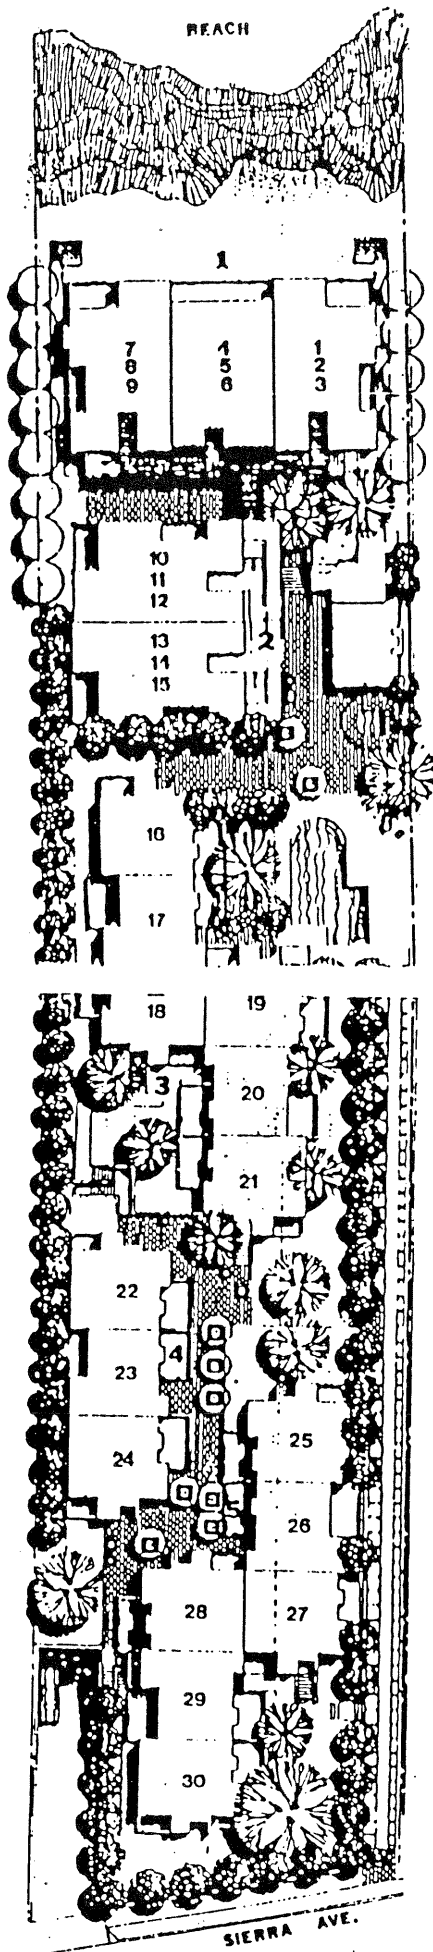

Sea Scape Chateau
in Solana Beach

SEA SCAPE CHATEAU

Model: PLAN B

Area: 1753 B/T Code: SCH

Approximate SQ/FT: ?

SEA SCAPE CHATEAU

Model: PLAN A

Area: 1753 B/T Code: SCH

Approximate SQ/FT: ?

SEA SCAPE CHATEAU

Model: PLAN D
 Area: 1753 B/T Code: SCH
 Approximate SQ/FT: ?

SEA SCAPE CHATEAU

Model: PLAN C
 Area: 1753 B/T Code: SCH
 Approximate SQ/FT: ?

SEA SCAPE CHATEAU

Site Plan - B/T: SCH
Caution: There may be additions or
changes to these site plans