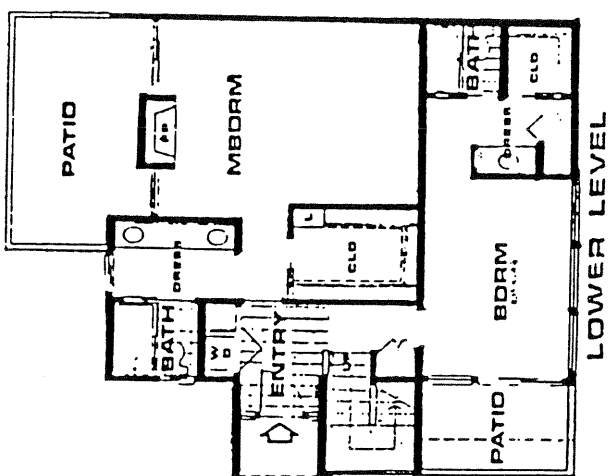

Sea Scape Chateau
in Solana Beach

SEA SCAPE CHATEAU

Model: PLAN B

Area: 1753 B/T Code: SCH

Approximate SQ/FT: ?

SEA SCAPE CHATEAU

Model: PLAN A

Area: 1753 B/T Code: SCH

Approximate SQ/FT: ?

SEA SCAPE CHATEAU

Model: PLAN D
 Area: 1753 B/T Code: SCH
 Approximate SQ/FT: ?

SEA SCAPE CHATEAU

Model: PLAN C
 Area: 1753 B/T Code: SCH
 Approximate SQ/FT: ?

SEA SCAPE CHATEAU

Site Plan - B/T: SCH
Caution: There may be additions or
changes to these site plans