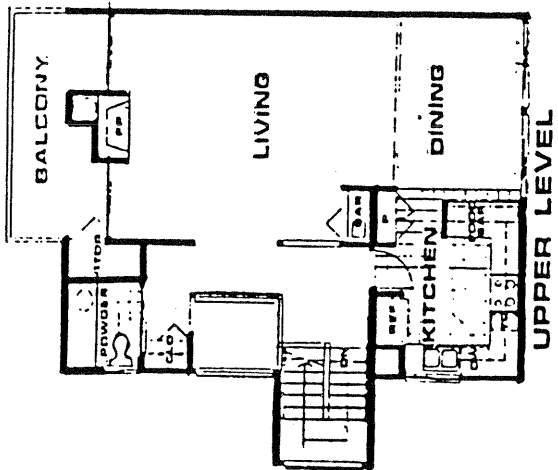

Sea Scape Chateau
in Solana Beach

SEA SCAPE CHATEAU

Model: PLAN B

Area: 1753 B/T Code: SCH

Approximate SQ/FT: ?

SEA SCAPE CHATEAU

Model: PLAN A

Area: 1753 B/T Code: SCH

Approximate SQ/FT: ?

SEA SCAPE CHATEAU

Model: PLAN D
 Area: 1753 B/T Code: SCH
 Approximate SQ/FT: ?

SEA SCAPE CHATEAU

Model: PLAN C
 Area: 1753 B/T Code: SCH
 Approximate SQ/FT: ?

SEA SCAPE CHATEAU

Site Plan - B/T: SCH
Caution: There may be additions or
changes to these site plans