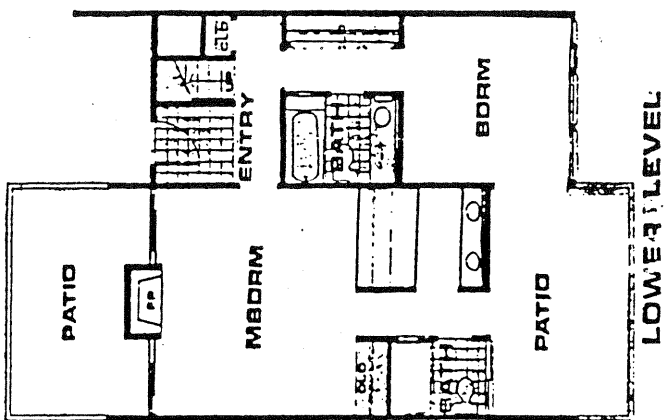

Sea Scape Chateau
in Solana Beach

SEA SCAPE CHATEAU

Model: PLAN B

Area: 1753 B/T Code: SCH

Approximate SQ/FT: ?

SEA SCAPE CHATEAU

Model: PLAN A

Area: 1753 B/T Code: SCH

Approximate SQ/FT: ?

SEA SCAPE CHATEAU

Model: PLAN D
 Area: 1753 B/T Code: SCH
 Approximate SQ/FT: ?

SEA SCAPE CHATEAU

Model: PLAN C
 Area: 1753 B/T Code: SCH
 Approximate SQ/FT: ?

SEA SCAPE CHATEAU

Site Plan - B/T: SCH
Caution: There may be additions or
changes to these site plans