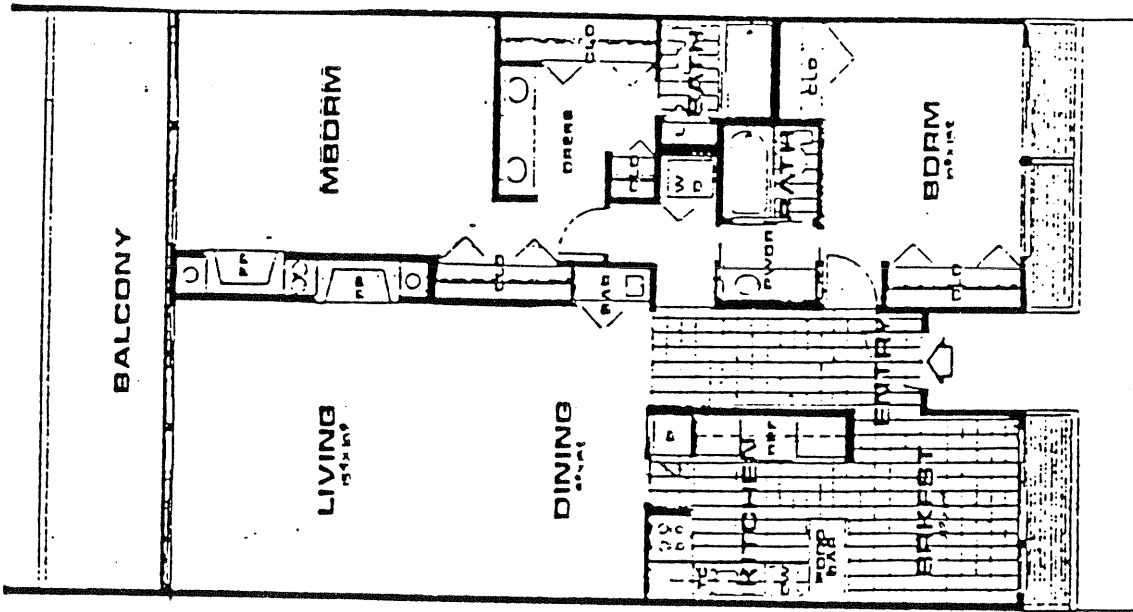

Sea Scape Chateau
in Solana Beach

SEA SCAPE CHATEAU

Model: PLAN B

Area: 1753 B/T Code: SCH

Approximate SQ/FT: ?

SEA SCAPE CHATEAU

Model: PLAN A

Area: 1753 B/T Code: SCH

Approximate SQ/FT: ?

SEA SCAPE CHATEAU

Model: PLAN D
 Area: 1753 B/T Code: SCH
 Approximate SQ/FT: ?

SEA SCAPE CHATEAU

Model: PLAN C
 Area: 1753 B/T Code: SCH
 Approximate SQ/FT: ?

SEA SCAPE CHATEAU

Site Plan - B/T: SCH
Caution: There may be additions or
changes to these site plans