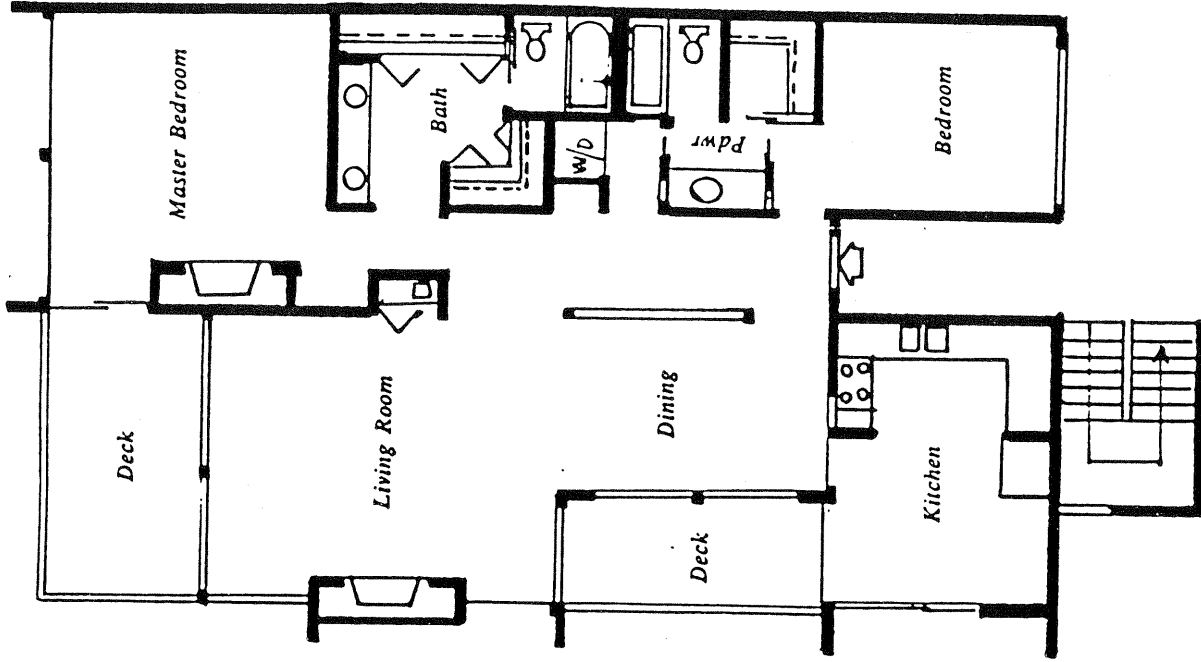

Sea Scape Chateau
in Solana Beach

SEA SCAPE CHATEAU

Model: PLAN B

Area: 1753 B/T Code: SCH

Approximate SQ/FT: ?

SEA SCAPE CHATEAU

Model: PLAN A

Area: 1753 B/T Code: SCH

Approximate SQ/FT: ?

SEA SCAPE CHATEAU

Model: PLAN D
 Area: 1753 B/T Code: SCH
 Approximate SQ/FT: ?

SEA SCAPE CHATEAU

Model: PLAN C
 Area: 1753 B/T Code: SCH
 Approximate SQ/FT: ?

SEA SCAPE CHATEAU

Site Plan - B/T: SCH
Caution: There may be additions or
changes to these site plans