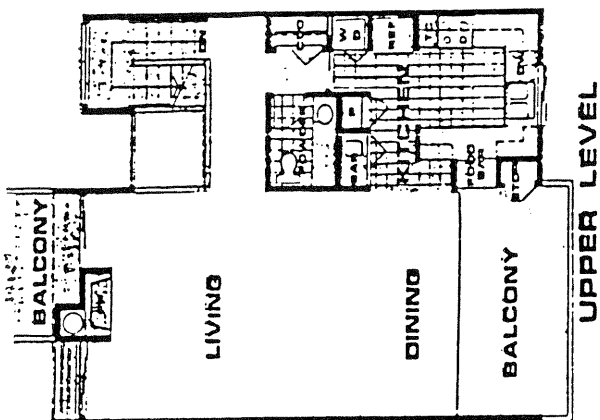

Sea Scape Chateau
in Solana Beach

SEA SCAPE CHATEAU

Model: PLAN B

Area: 1753 B/T Code: SCH

Approximate SQ/FT: ?

SEA SCAPE CHATEAU

Model: PLAN A

Area: 1753 B/T Code: SCH

Approximate SQ/FT: ?

SEA SCAPE CHATEAU

Model: PLAN D
 Area: 1753 B/T Code: SCH
 Approximate SQ/FT: ?

SEA SCAPE CHATEAU

Model: PLAN C
 Area: 1753 B/T Code: SCH
 Approximate SQ/FT: ?

SEA SCAPE CHATEAU

Site Plan - B/T: SCH
Caution: There may be additions or
changes to these site plans