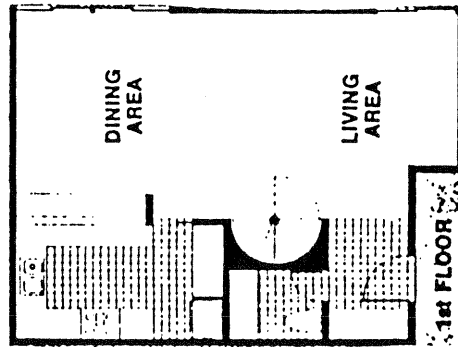

Seascape I
in Solana Beach

SEASCAPE I

Model: PLAN A

Area: 1753 B/T Code: SS1

Approximate SQ/FT: ?

SEASCAPE I

Site Plan - B/T: SSI
Caution: There may be additions or
changes to these site plans