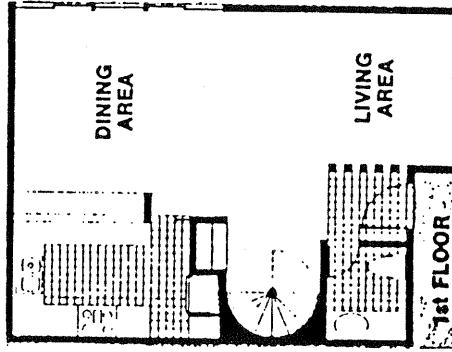

Seascape I
in Solana Beach

SEASCAPE I

Model: PLAN A

Area: 1753 B/T Code: SS1

Approximate SQ/FT: ?

SEASCAPE I

Site Plan - B/T: SSI
Caution: There may be additions or
changes to these site plans