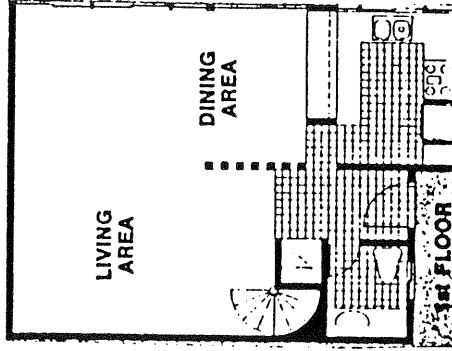

Seascape I
in Solana Beach

SEASCAPE I

Model: PLAN A

Area: 1753 B/T Code: SS1

Approximate SQ/FT: ?

SEASCAPE I

Site Plan - B/T: SSI
Caution: There may be additions or
changes to these site plans