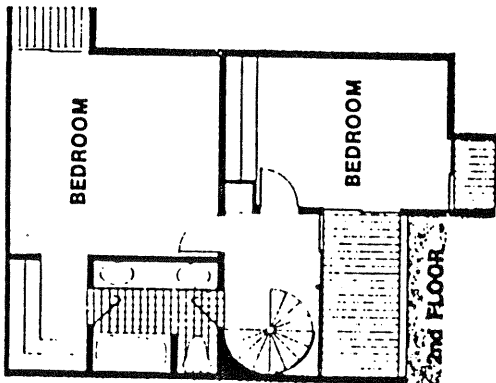

Seascape I
in Solana Beach

SEASCAPE I

Model: PLAN A

Area: 1753 B/T Code: SS1

Approximate SQ/FT: ?

SEASCAPE I

Site Plan - B/T: SSI
Caution: There may be additions or
changes to these site plans