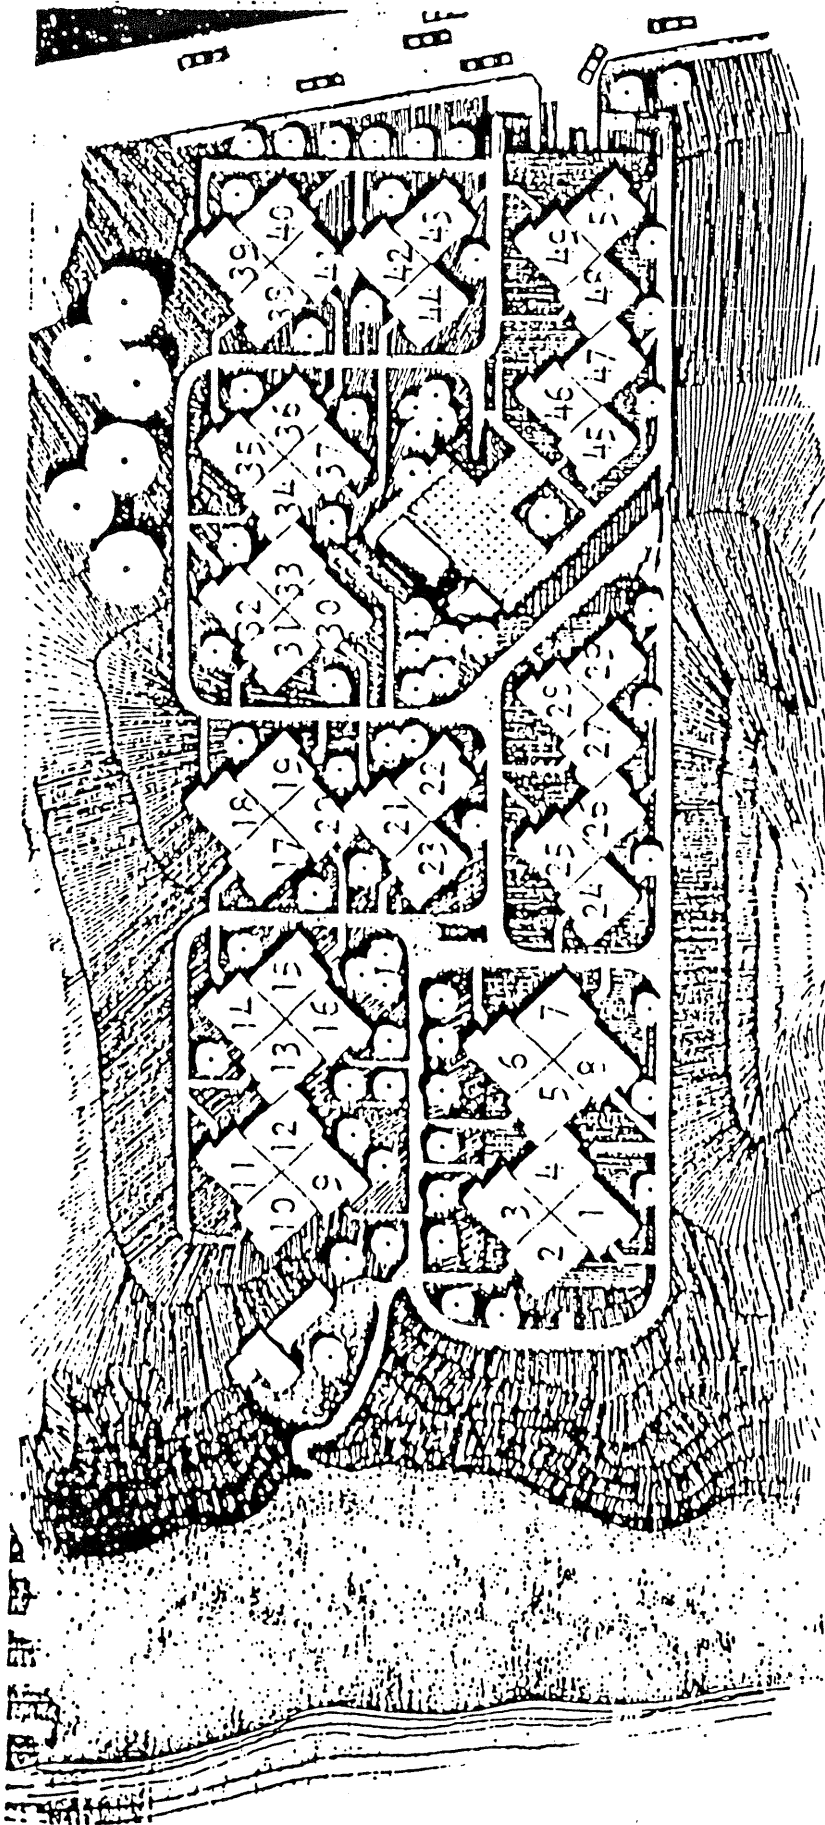

Seascape I
in Solana Beach

SEASCAPE I

Model: PLAN A

Area: 1753 B/T Code: SS1

Approximate SQ/FT: ?

SEASCAPE I

Site Plan - B/T: SSI
Caution: There may be additions or
changes to these site plans