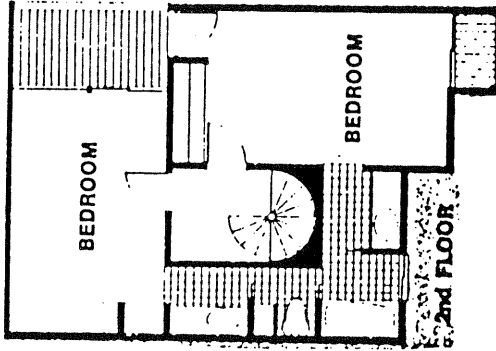

Seascape I
in Solana Beach

SEASCAPE I

Model: PLAN A

Area: 1753 B/T Code: SS1

Approximate SQ/FT: ?

SEASCAPE I

Site Plan - B/T: SSI
Caution: There may be additions or
changes to these site plans