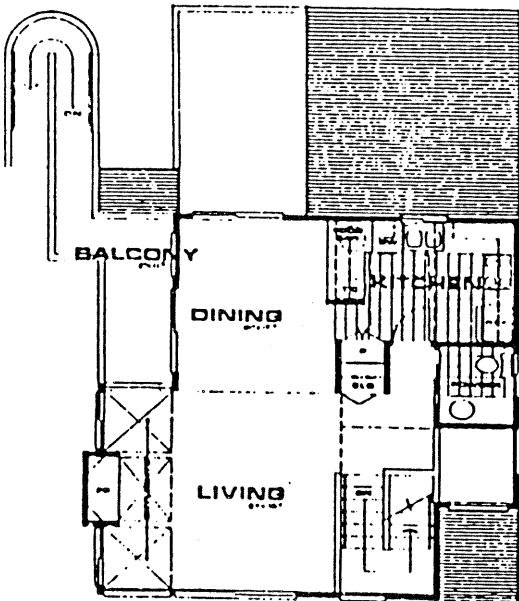

Saratoga West
in Solana Beach

UPPER LEVEL

LOWER LEVEL

SARATOGA WEST
Model: PLAN B
Area: 1753 B/T Code: SAW
Approximate SQ/FT: 1286

UPPER LEVEL

LOWER LEVEL

SARATOGA WEST
Model: PLANS A & C
Area: 1753 B/T Code: SAW
Approximate SQ/FT: 1501

UPPER LEVEL

LOWER LEVEL

SARATOGA WEST
 Model: PLAN E
 Area: 1753 B/T Code: SAW
 Approximate SQ/FT: 1326

UPPER LEVEL

LOWER LEVEL

SARATOGA WEST
 Model: PLAN D
 Area: 1753 B/T Code: SAW
 Approximate SQ/FT: 1301