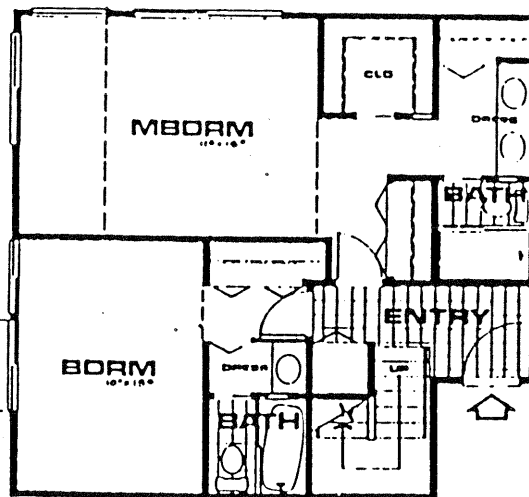

Saratoga West
in Solana Beach

UPPER LEVEL

LOWER LEVEL

SARATOGA WEST
Model: PLAN B
Area: 1753 B/T Code: SAW
Approximate SQ/FT: 1286

UPPER LEVEL

LOWER LEVEL

SARATOGA WEST
Model: PLANS A & C
Area: 1753 B/T Code: SAW
Approximate SQ/FT: 1501

UPPER LEVEL

LOWER LEVEL

SARATOGA WEST
 Model: PLAN E
 Area: 1753 B/T Code: SAW
 Approximate SQ/FT: 1326

UPPER LEVEL

LOWER LEVEL

SARATOGA WEST
 Model: PLAN D
 Area: 1753 B/T Code: SAW
 Approximate SQ/FT: 1301

SARATOGA WEST

Site Plan - B/T: SAW
Caution: There may be additions or changes to these site plans