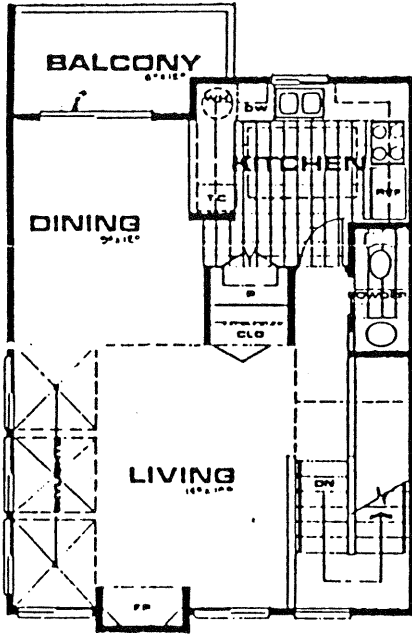

Saratoga West
in Solana Beach

UPPER LEVEL

LOWER LEVEL

SARATOGA WEST
Model: PLAN B
Area: 1753 B/T Code: SAW
Approximate SQ/FT: 1286

UPPER LEVEL

LOWER LEVEL

SARATOGA WEST
Model: PLANS A & C
Area: 1753 B/T Code: SAW
Approximate SQ/FT: 1501

UPPER LEVEL

LOWER LEVEL

SARATOGA WEST
 Model: PLAN E
 Area: 1753 B/T Code: SAW
 Approximate SQ/FT: 1326

UPPER LEVEL

LOWER LEVEL

SARATOGA WEST
 Model: PLAN D
 Area: 1753 B/T Code: SAW
 Approximate SQ/FT: 1301