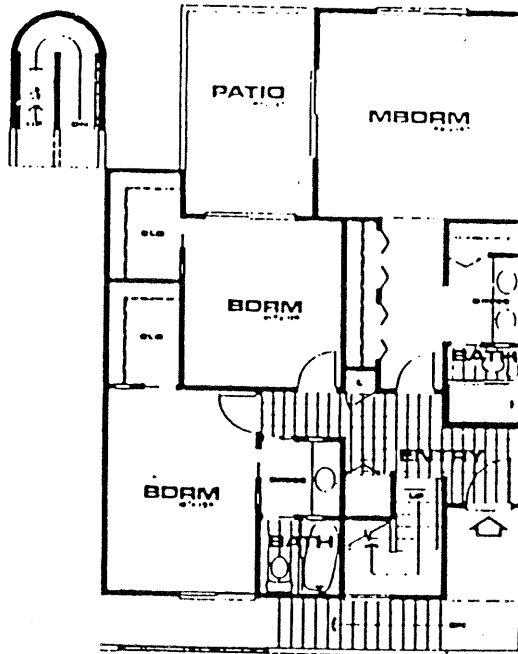

Saratoga West
in Solana Beach

UPPER LEVEL

LOWER LEVEL

SARATOGA WEST
Model: PLAN B
Area: 1753 B/T Code: SAW
Approximate SQ/FT: 1286

UPPER LEVEL

LOWER LEVEL

SARATOGA WEST
Model: PLANS A & C
Area: 1753 B/T Code: SAW
Approximate SQ/FT: 1501

UPPER LEVEL

LOWER LEVEL

SARATOGA WEST
 Model: PLAN E
 Area: 1753 B/T Code: SAW
 Approximate SQ/FT: 1326

UPPER LEVEL

LOWER LEVEL

SARATOGA WEST
 Model: PLAN D
 Area: 1753 B/T Code: SAW
 Approximate SQ/FT: 1301

SARATOGA WEST

Site Plan - B/T: SAW
Caution: There may be additions or changes to these site plans