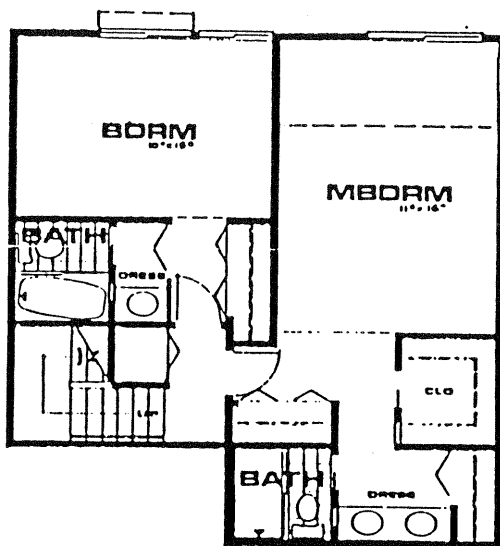

Saratoga West
in Solana Beach

UPPER LEVEL

LOWER LEVEL

SARATOGA WEST
Model: PLAN B
Area: 1753 B/T Code: SAW
Approximate SQ/FT: 1286

UPPER LEVEL

LOWER LEVEL

SARATOGA WEST
Model: PLANS A & C
Area: 1753 B/T Code: SAW
Approximate SQ/FT: 1501

UPPER LEVEL

LOWER LEVEL

SARATOGA WEST
 Model: PLAN E
 Area: 1753 B/T Code: SAW
 Approximate SQ/FT: 1326

UPPER LEVEL

LOWER LEVEL

SARATOGA WEST
 Model: PLAN D
 Area: 1753 B/T Code: SAW
 Approximate SQ/FT: 1301