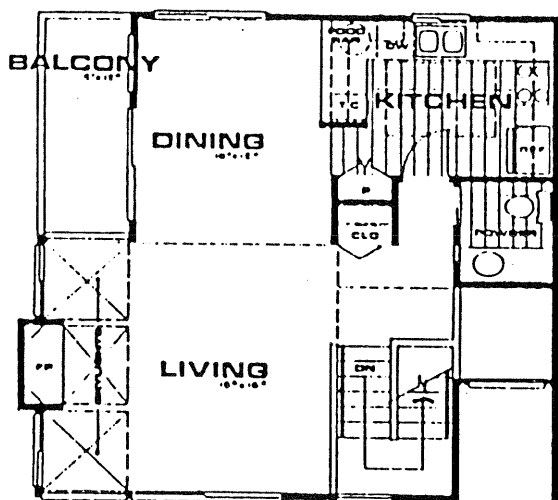

Saratoga West
in Solana Beach

UPPER LEVEL

LOWER LEVEL

SARATOGA WEST
Model: PLAN B
Area: 1753 B/T Code: SAW
Approximate SQ/FT: 1286

UPPER LEVEL

LOWER LEVEL

SARATOGA WEST
Model: PLANS A & C
Area: 1753 B/T Code: SAW
Approximate SQ/FT: 1501

UPPER LEVEL

LOWER LEVEL

SARATOGA WEST
 Model: PLAN E
 Area: 1753 B/T Code: SAW
 Approximate SQ/FT: 1326

UPPER LEVEL

LOWER LEVEL

SARATOGA WEST
 Model: PLAN D
 Area: 1753 B/T Code: SAW
 Approximate SQ/FT: 1301