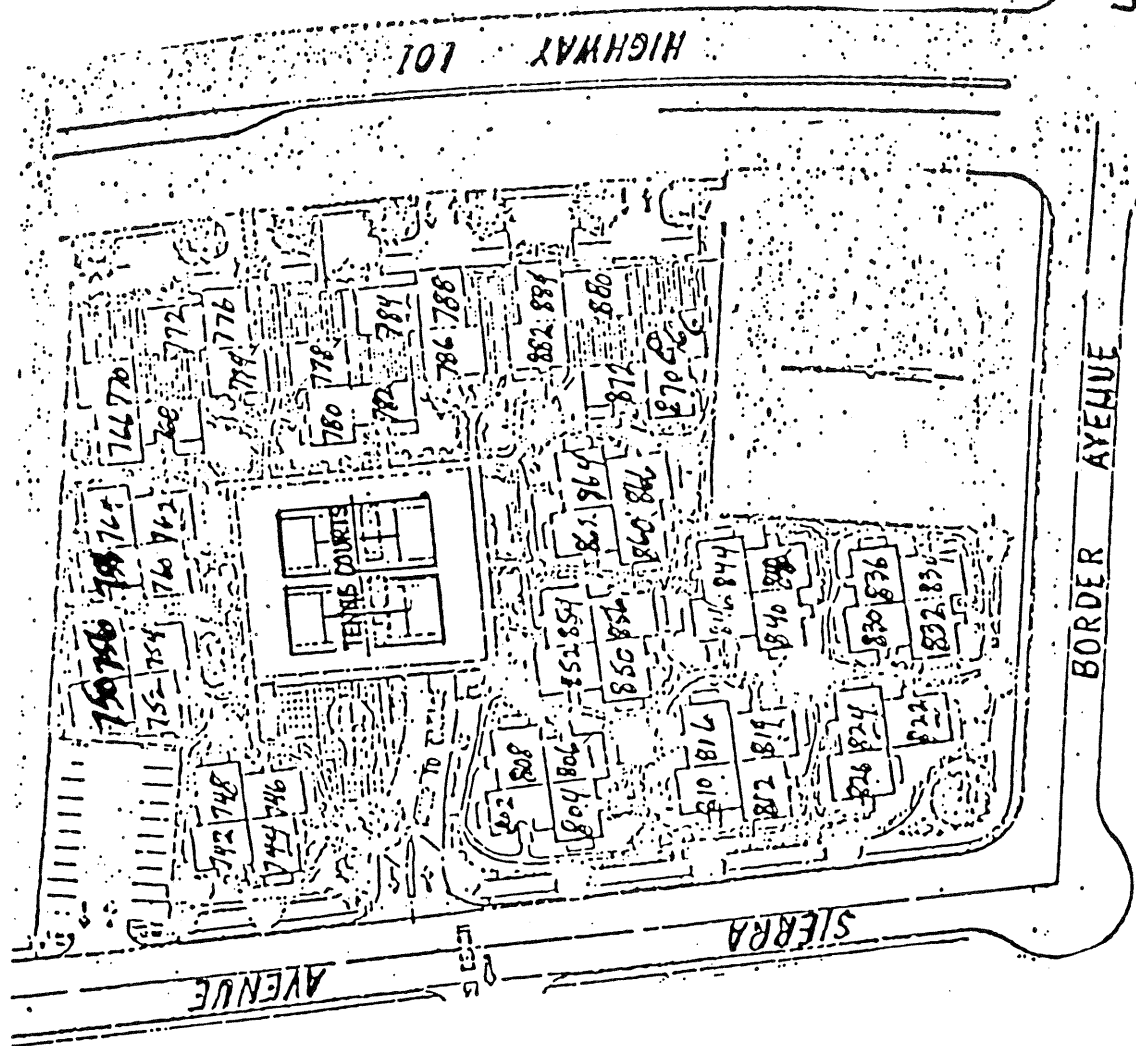

Del Mar Beach Club
in Solana Beach

FIRST FLOOR PLAN

SECOND FLOOR PLAN

DEL MAR BEACH CLUB

Model: PLAN B
Area: 1753 B/T Code: DBC
Approximate SQ/FT: 1517

FIRST FLOOR PLAN

SECOND FLOOR PLAN

DEL MAR BEACH CLUB

Model: PLAN A
Area: 1753 B/T Code: DBC
Approximate SQ/FT: ?

DEL MAR BEACH CLUB
 Model: PLAN E-1B
 Area: 1753 B/T Code: DBC
 Approximate SQ/FT: ?

DEL MAR BEACH CLUB
 Model: PLAN D
 Area: 1753 B/T Code: DBC
 Approximate SQ/FT: ?

VIA DE LA VALLE

DEL MAR BEACH CLUB

Model: PLAN E-3
 Area: 1753 B/T Code: DBC
 Approximate SQ/FT: ?