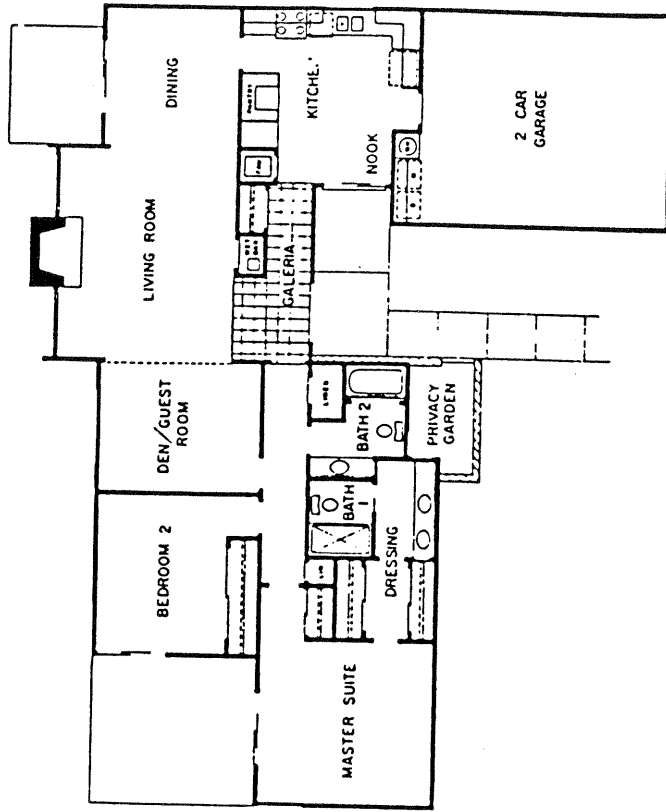

Country Club Villas
in Solana Beach

COUNTRY CLUB VILLAS

Model: PLAN B-2

Area: 1753 B/T Code: CCV

Approximate SQ/FT: 1465

COUNTRY CLUB VILLAS

Model: PLAN A-2

Area: 1753 B/T Code: CCV

Approximate SQ/FT: 1380

COUNTRY CLUB VILLAS

Model: PLAN B-3

Area: 1753 B/T Code: CCV

Approximate SQ/FT: 1650

COUNTRY CLUB VILLAS

Model: PLAN A-3

Area: 1753 B/T Code: CCV

Approximate SQ/FT: 1600

COUNTRY CLUB VILLAS

Site Plan - B/T: CCV
 Caution: There may be additions or changes to these site plans

COUNTRY CLUB VILLAS

Model: PLAN C-3
 Area: 1753 B/T Code: CCV
 Approximate SQ/FT: 1700