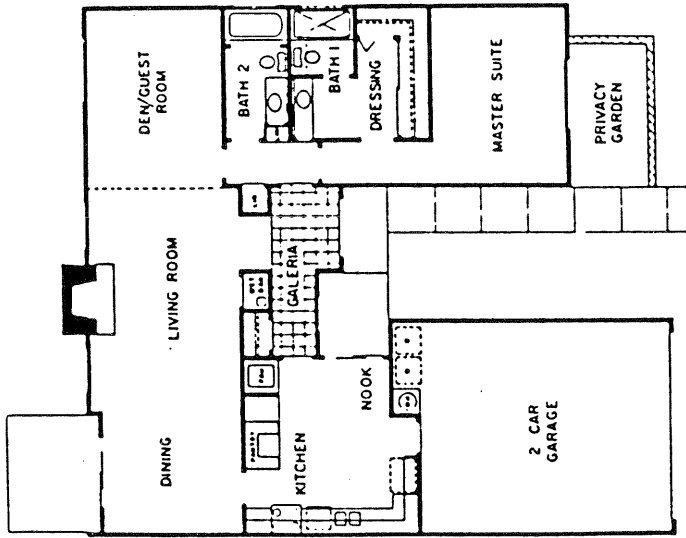

Country Club Villas
in Solana Beach

COUNTRY CLUB VILLAS

Model: PLAN B-2

Area: 1753 B/T Code: CCV

Approximate SQ/FT: 1465

COUNTRY CLUB VILLAS

Model: PLAN A-2

Area: 1753 B/T Code: CCV

Approximate SQ/FT: 1380

COUNTRY CLUB VILLAS

Model: PLAN B-3

Area: 1753 B/T Code: CCV

Approximate SQ/FT: 1650

COUNTRY CLUB VILLAS

Model: PLAN A-3

Area: 1753 B/T Code: CCV

Approximate SQ/FT: 1600

COUNTRY CLUB VILLAS

Site Plan - B/T: CCV
 Caution: There may be additions or changes to these site plans

COUNTRY CLUB VILLAS

Model: PLAN C-3
 Area: 1753 B/T Code: CCV
 Approximate SQ/FT: 1700