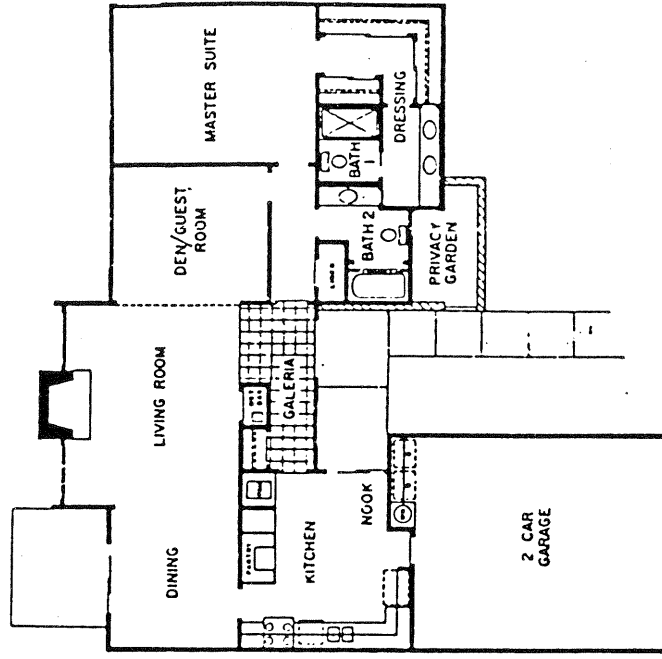

Country Club Villas
in Solana Beach

COUNTRY CLUB VILLAS

Model: PLAN B-2

Area: 1753 B/T Code: CCV

Approximate SQ/FT: 1465

COUNTRY CLUB VILLAS

Model: PLAN A-2

Area: 1753 B/T Code: CCV

Approximate SQ/FT: 1380

COUNTRY CLUB VILLAS

Model: PLAN B-3

Area: 1753 B/T Code: CCV

Approximate SQ/FT: 1650

COUNTRY CLUB VILLAS

Model: PLAN A-3

Area: 1753 B/T Code: CCV

Approximate SQ/FT: 1600

COUNTRY CLUB VILLAS

Site Plan - B/T: CCV
 Caution: There may be additions or changes to these site plans

COUNTRY CLUB VILLAS

Model: PLAN C-3
 Area: 1753 B/T Code: CCV
 Approximate SQ/FT: 1700