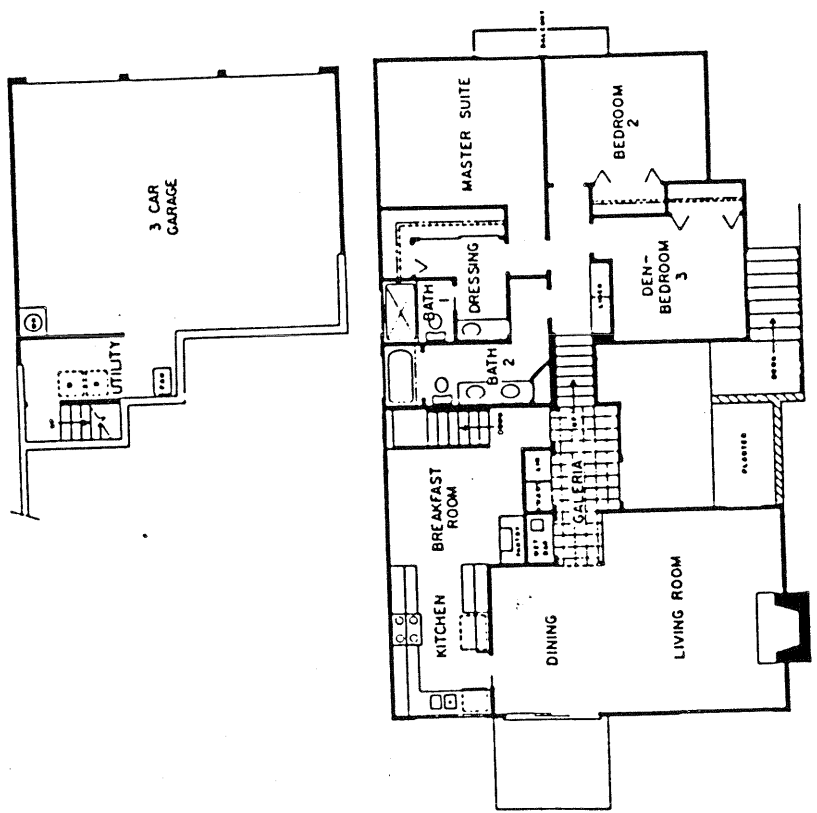

Country Club Villas
in Solana Beach

COUNTRY CLUB VILLAS

Model: PLAN B-2

Area: 1753 B/T Code: CCV

Approximate SQ/FT: 1465

COUNTRY CLUB VILLAS

Model: PLAN A-2

Area: 1753 B/T Code: CCV

Approximate SQ/FT: 1380

COUNTRY CLUB VILLAS

Model: PLAN B-3

Area: 1753 B/T Code: CCV

Approximate SQ/FT: 1650

COUNTRY CLUB VILLAS

Model: PLAN A-3

Area: 1753 B/T Code: CCV

Approximate SQ/FT: 1600

COUNTRY CLUB VILLAS

Site Plan - B/T: CCV
 Caution: There may be additions or changes to these site plans

COUNTRY CLUB VILLAS

Model: PLAN C-3
 Area: 1753 B/T Code: CCV
 Approximate SQ/FT: 1700