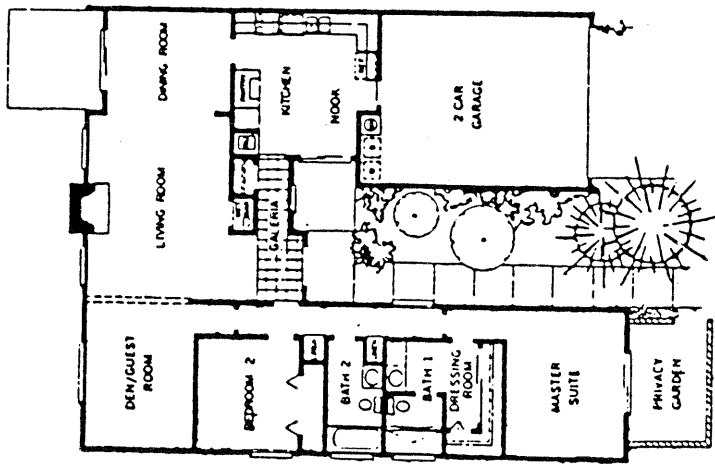

Country Club Villas
in Solana Beach

COUNTRY CLUB VILLAS

Model: PLAN B-2

Area: 1753 B/T Code: CCV

Approximate SQ/FT: 1465

COUNTRY CLUB VILLAS

Model: PLAN A-2

Area: 1753 B/T Code: CCV

Approximate SQ/FT: 1380

COUNTRY CLUB VILLAS

Model: PLAN B-3

Area: 1753 B/T Code: CCV

Approximate SQ/FT: 1650

COUNTRY CLUB VILLAS

Model: PLAN A-3

Area: 1753 B/T Code: CCV

Approximate SQ/FT: 1600

COUNTRY CLUB VILLAS

Site Plan - B/T: CCV
 Caution: There may be additions or changes to these site plans

COUNTRY CLUB VILLAS

Model: PLAN C-3
 Area: 1753 B/T Code: CCV
 Approximate SQ/FT: 1700