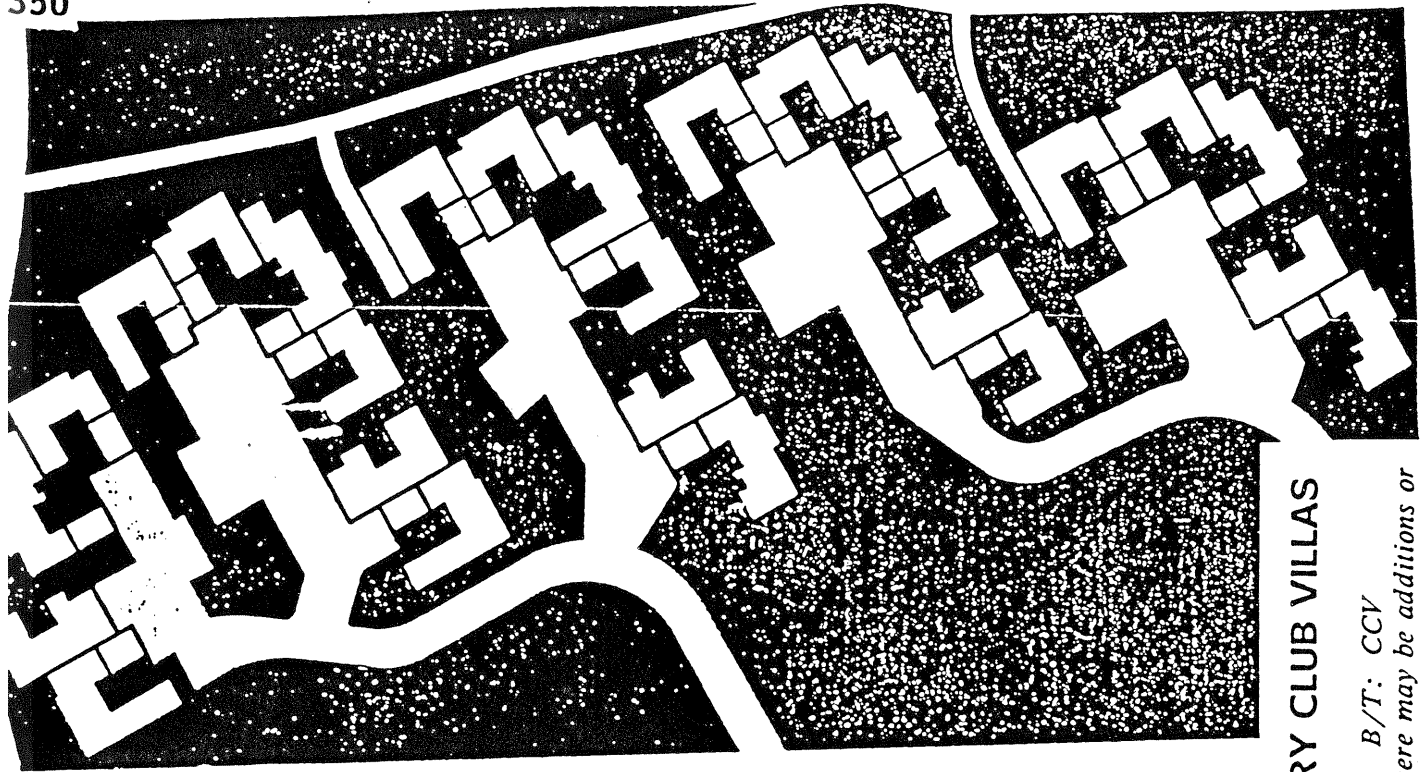

Country Club Villas
in Solana Beach

COUNTRY CLUB VILLAS

Model: PLAN B-2

Area: 1753 B/T Code: CCV

Approximate SQ/FT: 1465

COUNTRY CLUB VILLAS

Model: PLAN A-2

Area: 1753 B/T Code: CCV

Approximate SQ/FT: 1380

COUNTRY CLUB VILLAS

Model: PLAN B-3

Area: 1753 B/T Code: CCV

Approximate SQ/FT: 1650

COUNTRY CLUB VILLAS

Model: PLAN A-3

Area: 1753 B/T Code: CCV

Approximate SQ/FT: 1600

COUNTRY CLUB VILLAS

Site Plan - B/T: CCV
 Caution: There may be additions or changes to these site plans

COUNTRY CLUB VILLAS

Model: PLAN C-3
 Area: 1753 B/T Code: CCV
 Approximate SQ/FT: 1700